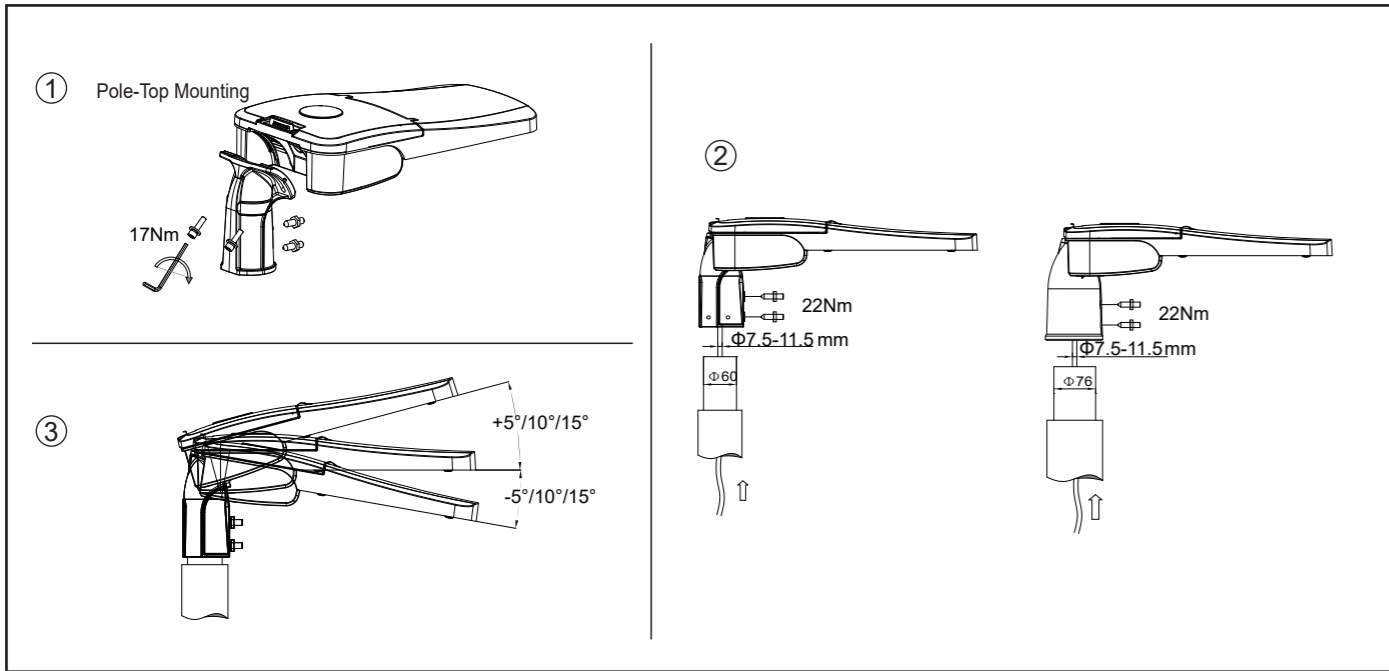

Optional Class I need to order accessories separately.

In case of damage to the wire, it has to be replaced only by the manufacturer, distributor or by an expert, to avoid risks.

Caution: Any operation on LED module is forbidden while power-on.

Zur Vermeidung von Risiken müssen defekte Leitungen ausschließlich vom Hersteller, Inverkehrbringer oder Fachmann ausgetauscht werden.

Achtung: In Betrieb ist keine Arbeit am LED-Modul erlaubt.

For non-user replaceable light sources.

The light source contained in this luminaire shall only be replaced by the manufacturer or his service agent or a similar qualified person.

Data subject to change / Les données sont sujettes à modifications / Änderungen vorbehalten

Suzhou Oppl Lighting Co.,Ltd.
215200
East Side, Fenyang Road,
Fenhu Economic Development Zone,
Wujiang City, Jiangsu Province,
P.R.China

Oppl Lighting BV
Meerenakkerweg 1-07
5652 AR Eindhoven
The Netherlands
service@oppl.com
www.oppl.com