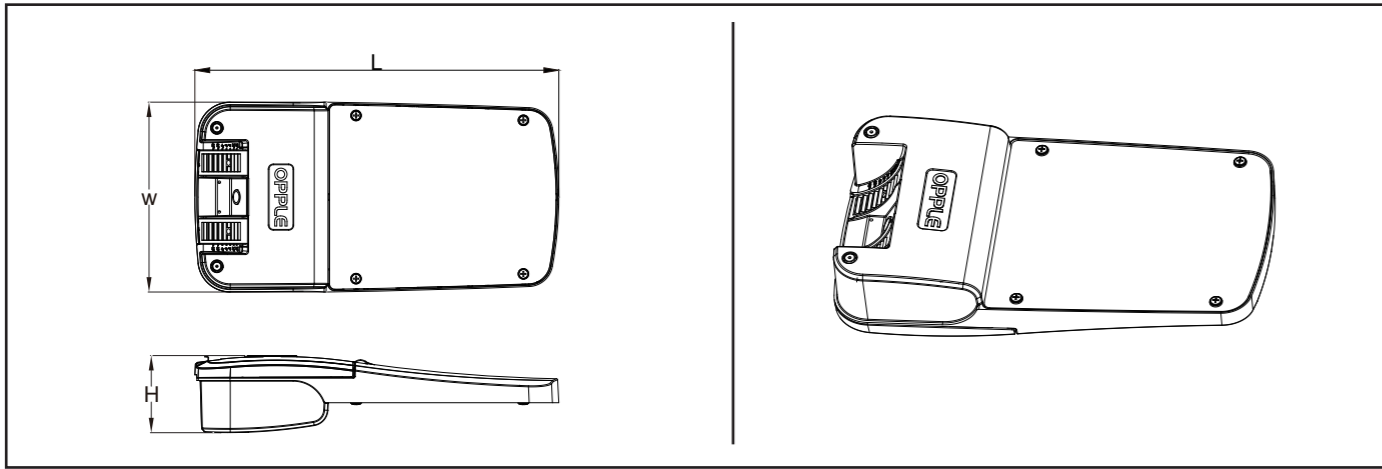

Roadlight Stratus

OPPLE

Version date 25-10-2022
www.opple.com

Technical Specification

Product Code	Model	CCT	Weight (kg)	L (mm)	W (mm)	H (mm)	MPA (m ²)
705000095800	LED RL-St-P2-730 20W	3000K	4.1kg	488	255	100	0.13
705000095900	LED RL-St-P2-740 20W	4000K	4.1kg	488	255	100	0.13
705000096000	LED RL-St-P2-730 20W DALI	3000K	4.1kg	488	255	100	0.13
705000096100	LED RL-St-P2-740 20W DALI	4000K	4.1kg	488	255	100	0.13
705000096200	LED RL-St-P2-730 20W ZH	3000K	4.1kg	488	255	112	0.13
705000096300	LED RL-St-P2-740 20W ZH	4000K	4.1kg	488	255	112	0.13
705000096400	LED RL-St-P2-730 40W	3000K	4.1kg	488	255	100	0.13
705000096500	LED RL-St-P2-740 40W	4000K	4.1kg	488	255	100	0.13
705000096600	LED RL-St-P2-730 40W DALI	3000K	4.1kg	488	255	100	0.13
705000096700	LED RL-St-P2-740 40W DALI	4000K	4.1kg	488	255	100	0.13
705000096800	LED RL-St-P2-730 40W ZH	3000K	4.1kg	488	255	112	0.13
705000096900	LED RL-St-P2-740 40W ZH	4000K	4.1kg	488	255	112	0.13
705000098900	LED RL-St-P2-730 20W-XAS	3000K	4.1kg	488	255	100	0.13
705000099000	LED RL-St-P2-740 20W-XAS	4000K	4.1kg	488	255	100	0.13
705000098800	LED RL-St-P2-730 20W DALI-XAS	3000K	4.1kg	488	255	100	0.13
705000098700	LED RL-St-P2-740 20W DALI-XAS	4000K	4.1kg	488	255	100	0.13
705000098600	LED RL-St-P2-730 20W ZH-XAS	3000K	4.1kg	488	255	112	0.13
705000098500	LED RL-St-P2-740 20W ZH-XAS	4000K	4.1kg	488	255	112	0.13
705000097900	LED RL-St-P2-730 40W-XAS	3000K	4.1kg	488	255	100	0.13
705000098000	LED RL-St-P2-740 40W-XAS	4000K	4.1kg	488	255	100	0.13
705000098100	LED RL-St-P2-730 40W DALI-XAS	3000K	4.1kg	488	255	100	0.13
705000098200	LED RL-St-P2-740 40W DALI-XAS	4000K	4.1kg	488	255	100	0.13
705000098300	LED RL-St-P2-730 40W ZH-XAS	3000K	4.1kg	488	255	112	0.13
705000098400	LED RL-St-P2-740 40W ZH-XAS	4000K	4.1kg	488	255	112	0.13