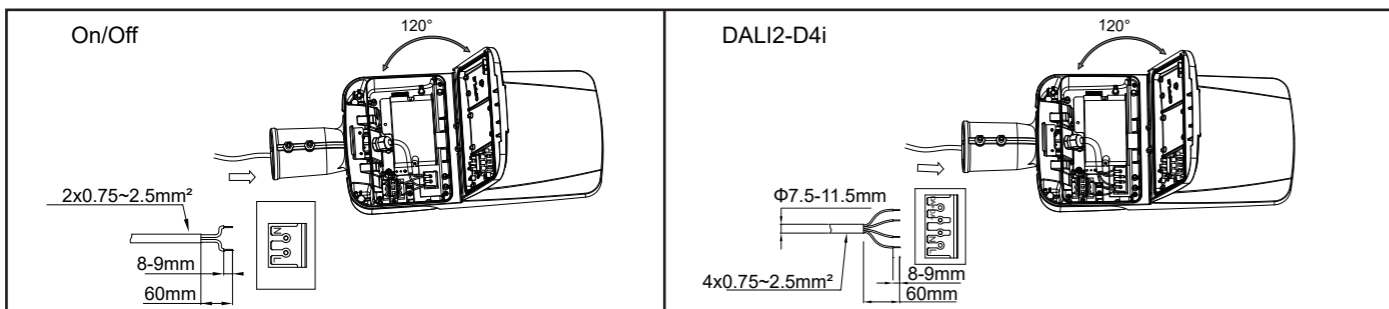

*MPA:Maximum Projected Area of the Roadlight Stratus

OPPLE

Light Source

Product Code	Product Description	N	Light Source Code	QR Code	Energy Label
705000095800	LEDRoad-St-P2 Re488-20W-730	1	LS050002002		
705000096000	LEDRoad-St-P2 Re488-20W-DALI-730				
705000096200	LEDRoad-St-P2 Re488-20W-DALI-730-ZH				
705000098900	LEDRoad-St-P2 Re488-20W-730-XAS				
705000098800	LEDRoad-St-P2 Re488-20W-DALI-730-XAS				
705000098600	LEDRoad-St-P2 Re488-20W-DALI-730-XAS-ZH	1	LS050004002		
705000096400	LEDRoad-St-P2 Re488-40W-730				
705000096600	LEDRoad-St-P2 Re488-40W-DALI-730				
705000096800	LEDRoad-St-P2 Re488-40W-DALI-730-ZH				
705000097900	LEDRoad-St-P2 Re488-40W-730-XAS				
705000098100	LEDRoad-St-P2 Re488-40W-DALI-730-XAS	1	LS050002005		
705000098300	LEDRoad-St-P2 Re488-40W-DALI-730-XAS-ZH				
705000095900	LEDRoad-St-P2 Re488-20W-740				
705000096100	LEDRoad-St-P2 Re488-20W-DALI-740				
705000096300	LEDRoad-St-P2 Re488-20W-DALI-740-ZH				
705000099000	LEDRoad-St-P2 Re488-20W-740-XAS	1	LS050004005		
705000098700	LEDRoad-St-P2 Re488-20W-DALI-740-XAS				
705000098500	LEDRoad-St-P2 Re488-20W-DALI-740-XAS-ZH				
705000096500	LEDRoad-St-P2 Re488-40W-740				
705000096700	LEDRoad-St-P2 Re488-40W-DALI-740				
705000096900	LEDRoad-St-P2 Re488-40W-DALI-740-ZH	1	LS050004005		
705000098000	LEDRoad-St-P2 Re488-40W-740-XAS				
705000098200	LEDRoad-St-P2 Re488-40W-DALI-740-XAS				
705000098400	LEDRoad-St-P2 Re488-40W-DALI-740-XAS-ZH				

The roadlight can be installed with two adapters, which can be ordered separately: one for Φ60mm and one for Φ76mm.

Optional Class I need to order accessories separately.

In case of damage to the wire, it has to be replaced only by the manufacturer, distributor or by an expert, to avoid risks.