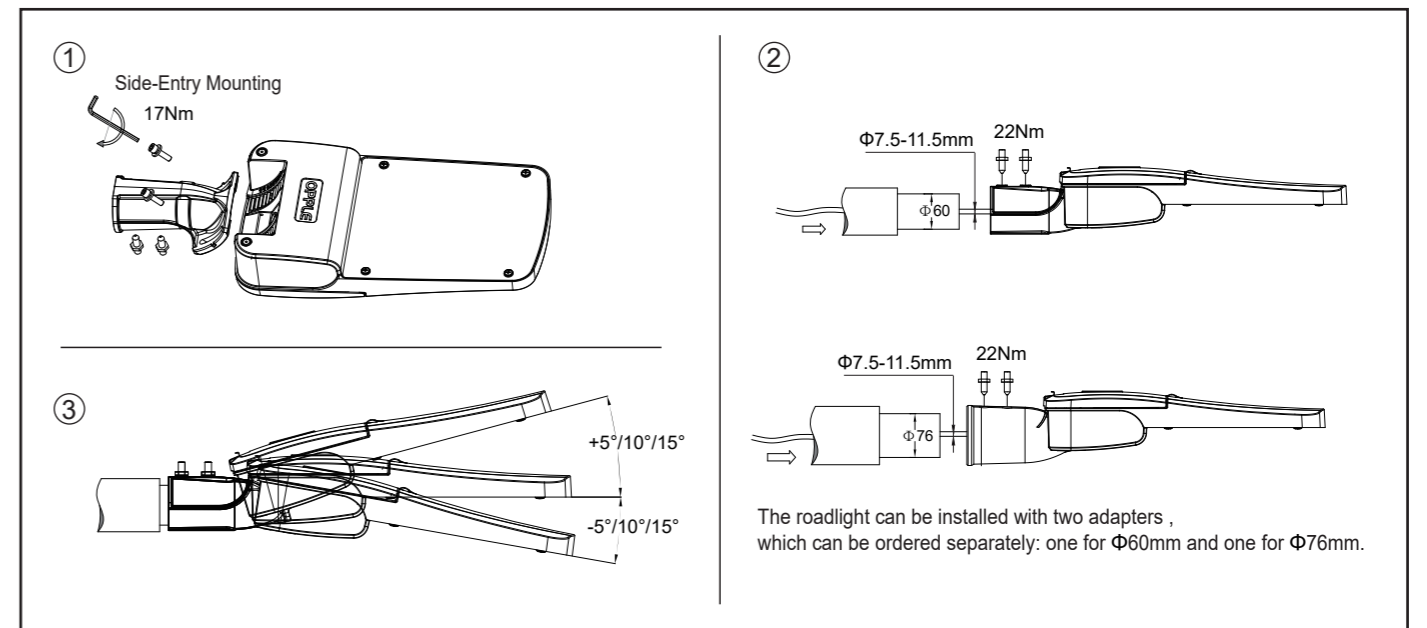

The roadlight can be installed with two adapters, which can be ordered separately: one for Φ60mm and one for Φ76mm.