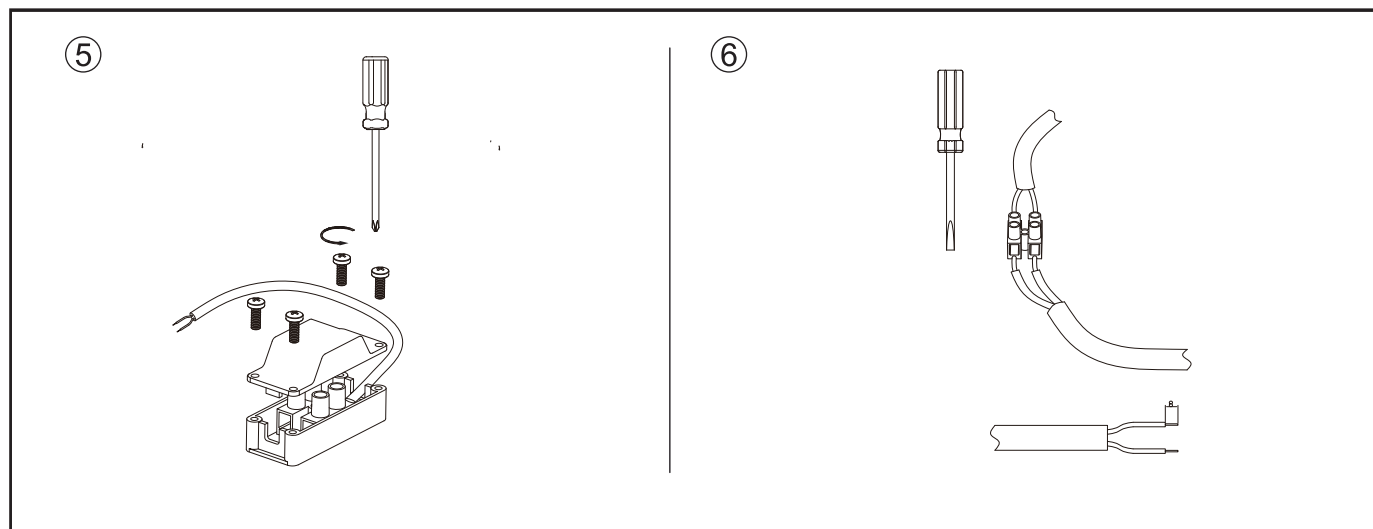

LED Module Incl. Driver

Version date 11-11-2017
www.opple.com

Art. Code	Family Name	CCT	kg
140066206	Clio	2700K	0.485
140066207	Clio	4000K	0.485

Opplé Lighting Electronic (Zhongshan) Co., Ltd.
528422
Building A, No.275 Dongan Bei Road,
Haizhou District, Guzhen Town,
Zhongshan City, Guangdong, China.