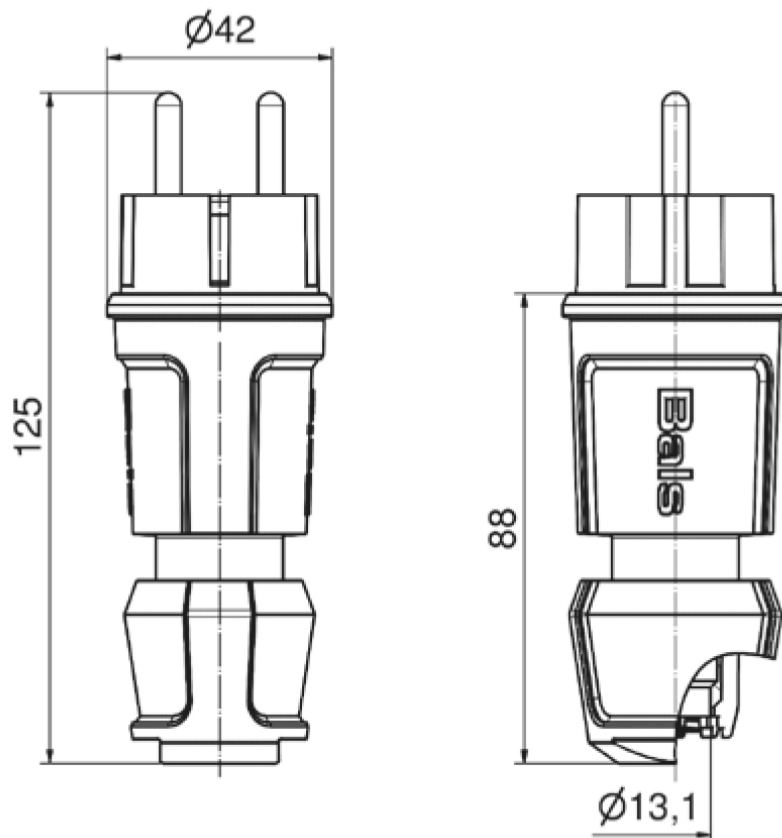

plug domestic type - with cable sleeve

Product description	
BALS-Prd.-Nr	7372
EAN	4024941852401
Product category	Domestic plug
Current	16A
Number of poles	3p
Arrangement of phases	2P+PE
Voltage	250V~
Frequency	AC
Protection degree	IP44
Colour code	black RAL 9005
Colour of appliance	Cable gland black RAL 9005, Housing cover black RAL 9005, Collar black RAL 9005
Connection design	with screw terminal
Maximum conductor size	2,5 qmm

Product description	
Cable entry	with cable gland
Height	122mm
Width	42mm
Depth	42mm
Material of enclosure	plastic
Contacts	the contacts are brass nickel plated, The contact carrier is made of polyamide

Additional technical properties	
	also suitable for Belgian/French standard
	Multi-Grip cable gland with gasket and integrated strain relief

Logistics data	
Weight/pcs	0.06 kg / Piece
Packaging	Bag
Content amount	1 ST
EAN	4024941852401
Length	42 mm
Width	42 mm
Height	122 mm
Weight	0.061 kg
Volume	215.208 ccm

Logistics data	
Packaging	Carton
Content amount	20 ST
EAN	4024941323628
Length	275 mm
Width	175 mm
Height	137 mm
Weight	1.325 kg
Volume	5,737.5 ccm

18 MB 119