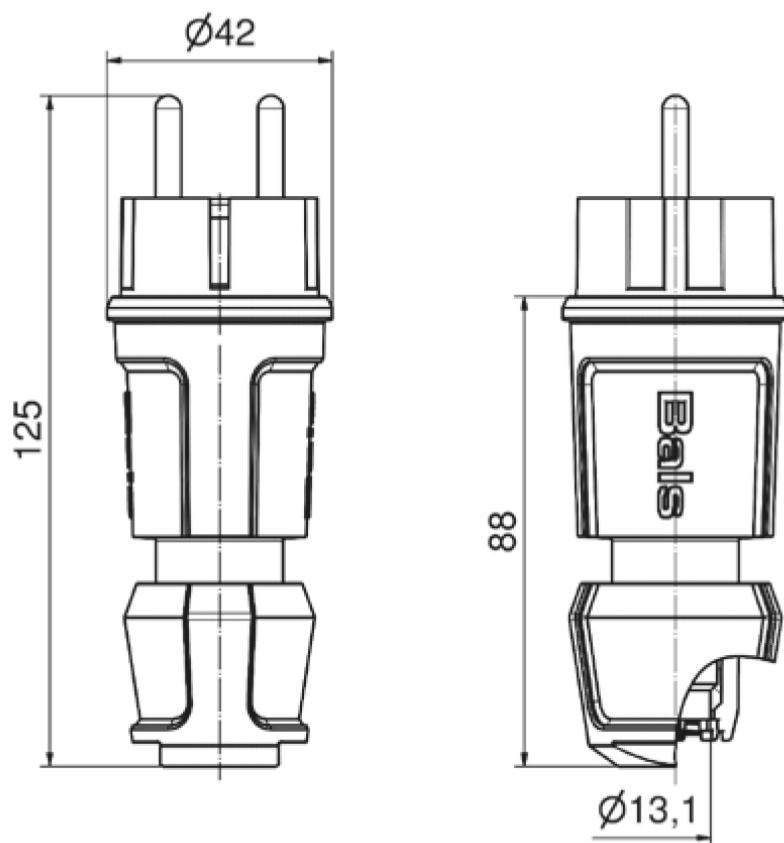

plug domestic type - with cable sleeve

Product description	
BALS-Prd.-Nr	7372
EAN	4024941852401
Product category	Domestic plug
Current	16A
Number of poles	3p
Arrangement of phases	2P+PE
Voltage	250V~
Frequency	AC
Protection degree	IP44
Colour code	black RAL 9005
Colour of appliance	Cable gland black RAL 9005, Housing cover black RAL 9005, Collar black RAL 9005
Connection design	with screw terminal
Maximum conductor size	2,5 qmm

Product description	
Cable entry	with cable gland
Height	122mm
Width	42mm
Depth	42mm
Material of enclosure	plastic
Contacts	the contacts are brass nickel plated, The contact carrier is made of polyamide

Additional technical properties	
	also suitable for Belgian/French standard
	Multi-Grip cable gland with gasket and integrated strain relief

Logistics data	
Weight/pcs	0.06 kg / Piece
Packaging	Bag
Content amount	1 ST
EAN	4024941852401
Length	42 mm
Width	42 mm
Height	122 mm
Weight	0.061 kg
Volume	215.208 ccm

Logistics data	
Packaging	Carton
Content amount	20 ST
EAN	4024941323628
Length	275 mm
Width	175 mm
Height	137 mm
Weight	1.325 kg
Volume	5,737.5 ccm

18 MB 119