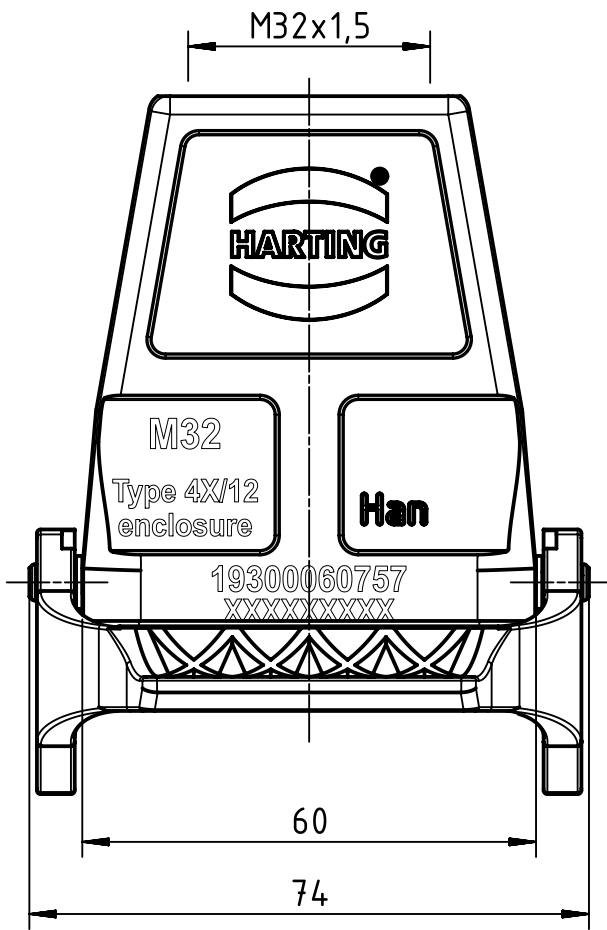

1 2 3 4 5 6

A

B

C

D

	All Dimensions in mm Original Size DIN A4		Scale 1:1	Free size tol.		Ref.		
						Sub.		
	All rights reserved		Created by SPRENB	Inspected by GERB	Standardisation TIEMANNA	Date 2018-12-05	State Final Release	
	Department EL PD		Title Han B Hood Coupler HC 1 Lever M32				Doc-Key / ECM-Nr. 100189466/UGD/004/C 500000143686	
HARTING Electric GmbH & Co. KG D-32339 Espelkamp			Type TB	Number 19 30 006 0757			Rev. C	Page 1/1