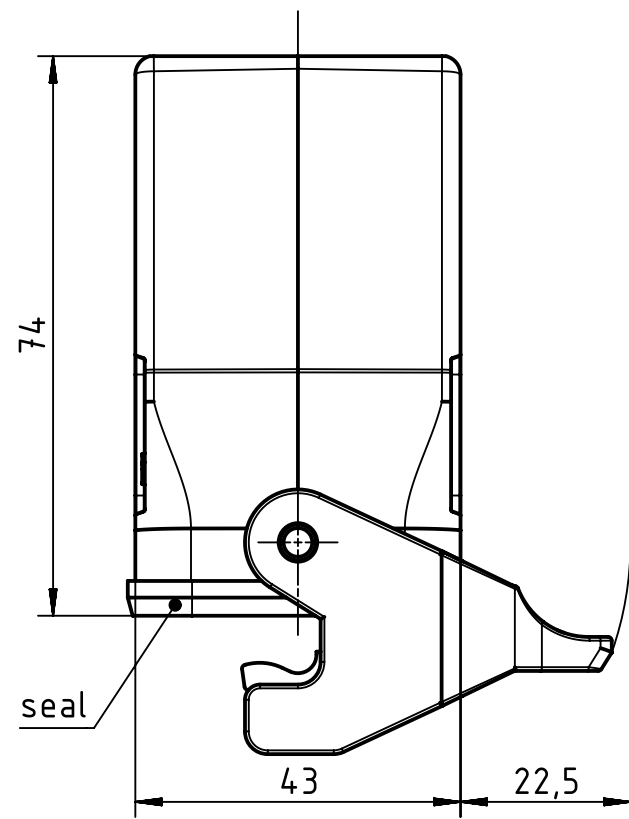

1 2 3 4 5 6

A

B

C

D

	All Dimensions in mm Original Size DIN A4		Scale 1:1	Free size tol.		Ref.		
						Sub.		
	All rights reserved		Created by SPRENB	Inspected by GERB	Standardisation TIEMANNA	Date 2018-12-05	State Final Release	
	Department EL PD		Title Han B Hood Coupler HC 1 Lever M32				Doc-Key / ECM-Nr. 100189466/UGD/004/C 500000143686	
HARTING Electric GmbH & Co. KG D-32339 Espelkamp			Type TB	Number 19 30 006 0757			Rev. C	Page 1/1