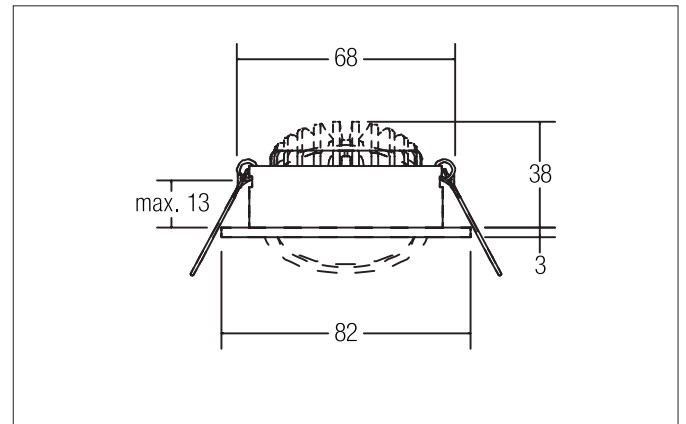

**SEVEN-R LED recessed spot set, on/off switchable**

Article no. 3836 1073

Light.  
For Generations.**Tender**

LED recessed spot set, on/off switchable, Round. Toolless ceiling installation by installation springs. Ceiling cut-out Ø 68 mm, Installation depth 38 mm, Outer diameter 82 mm, Weight 0,149 kg. Reflector silver with rotationssymmetrical, deep, wide distributed light intensity. optimal light distribution due to a plastic, transparent cover. Luminous flux 740 lm, Power 1 x 7 W, Light colour warm white, Correlated color temperature (CCT) 3.000 K, Colour rendering index CRI > 80, Rated life time L70/B50 at 25 °C: 50.000 h, Housing material: Aluminium / Polycarbonate, Colour: White, Permissible ambient temperature (ta): -20 °C - +25 °C, Protection class (EN 61140): II, Degree of protection (DIN EN 60529): IP20, .With electronic driver, on/off switchable with integrated strain relief.

**Product Benefits**

- Round recessed spotlight made of solid aluminum with polycarbonate cover.
- Easy and tool-free mounting.
- CRI > 80.
- Low mounting depth 38 mm, diameter 82 mm, Ceiling cut-out 68 mm.
- Ceiling thickness maximum 13 mm.
- Large article variance with regard to housing color and color temperature.
- Switchable set - alternatively available in version for 350 mA and as dimmable (trailing-edge phase dimmer) set available.
- Alternatively available in square design.

**SEVEN-R LED recessed spot set, on/off switchable**

Article no. 38361073

Light.  
For Generations.

Article data	
Article no.	38361073
GTIN	4251433918882
Series name	SEVEN-R
Short description	LED recessed spot set, on/off switchable
Material	Aluminium / Polycarbonate
Colour	White
Type of surface	Matt
Shape	Round
Outer diameter	82 mm
Built-in diameter	68 mm
Installation depth	38 mm
Hight	3 mm
Weight	0.149 kg
stamp	MM, UKCA