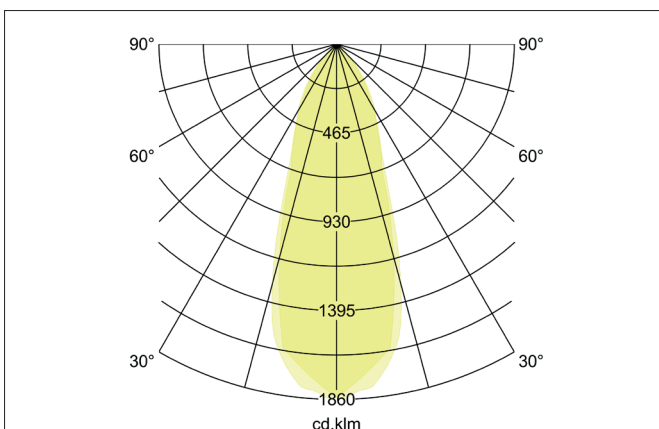

**SEVEN-R LED recessed spot set, on/off switchable**

Article no. 3836 1073

Light.  
For Generations.**Tender**

LED recessed spot set, on/off switchable, Round. Toolless ceiling installation by installation springs. Ceiling cut-out Ø 68 mm, Installation depth 38 mm, Outer diameter 82 mm, Weight 0,149 kg. Reflector silver with rotationssymmetrical, deep, wide distributed light intensity. optimal light distribution due to a plastic, transparent cover. Luminous flux 740 lm, Power 1 x 7 W, Light colour warm white, Correlated color temperature (CCT) 3.000 K, Colour rendering index CRI > 80, Rated life time L70/B50 at 25 °C: 50.000 h, Housing material: Aluminium / Polycarbonate, Colour: White, Permissible ambient temperature (ta): -20 °C - +25 °C, Protection class (EN 61140): II, Degree of protection (DIN EN 60529): IP20, .With electronic driver, on/off switchable with integrated strain relief.

**SEVEN-R LED recessed spot set, on/off switchable**

Article no. 38361073

Light.  
For Generations.

Article data	
Article no.	38361073
GTIN	4251433918882
Series name	SEVEN-R
Short description	LED recessed spot set, on/off switchable
Material	Aluminium / Polycarbonate
Colour	White
Type of surface	Matt
Shape	Round
Outer diameter	82 mm
Built-in diameter	68 mm
Installation depth	38 mm
Hight	3 mm
Weight	0.149 kg
stamp	MM, UKCA

Lighting technology	
Colour temperature	3.000 K
Light colour	White
Light output	Direct
Luminous flux	740 lm
System efficiency	106 lm/W
Colour rendering	CRI > 80
Reflector	High-gloss
Reflector colour	silver
Beam angle	38°
Light sharing	Symmetric
Adjustable color temperature	No