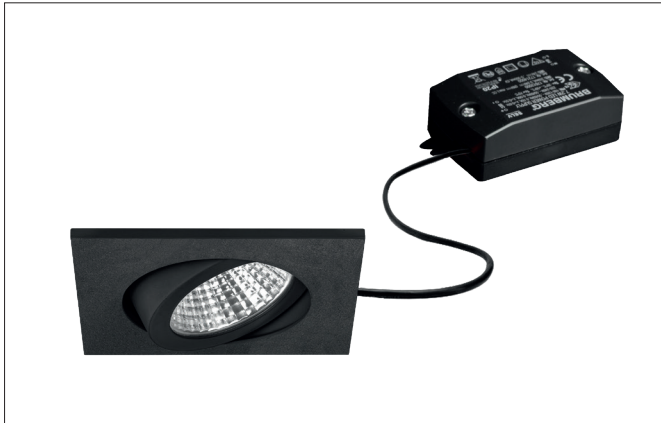

BB05 LED recessed spot set, on/off switchable

Article no. 38365183

Light.
For Generations.**Tender**

LED recessed spot set, on/off switchable, Square. Toolless ceiling installation by installation springs. Ceiling cut-out Ø 68 mm, Installation depth 38 mm, Length 82 mm, Width 82 mm, Weight 0,138 kg. Reflector silver with rotationssymmetrical, deep, wide distributed light intensity. optimal light distribution due to a polycarbonat clear cover. Luminous flux 630 lm, Power 1 x 6 W, Light colour warm white, Correlated color temprature (CCT) 3.000 K, Colour rendering index CRI > 80, Rated life time L80/B20 at 25 °C: 50.000 h, Housing material: Aluminium / Polycarbonate, Colour: Black structure, Permissible ambient temperature (ta): -20 °C - +25 °C, Protection class (EN 61140): II, Degree of protection (DIN EN 60529): IP20, .With electronic driver, on/off switchable.

Article data	
Article no.	38365183
GTIN	4251433953982
Series name	BB05
Short description	LED recessed spot set, on/off switchable
Material	Aluminium / Polycarbonate
Colour	Black
Type of surface	Structure
Shape	Square
Built-in diameter	68 mm
Installation depth	38 mm
Length	82 mm
Width	82 mm
Hight	2 mm
Weight	0.138 kg
Conformance	CE, UKCA

BB05 LED recessed spot set, on/off switchable

Article no. 38365183

Light.
For Generations.

Lighting technology	
Colour temperature	3.000 K
Light colour	White
Light output	Direct
Luminous flux	630 lm
System efficiency	105 lm/W
Colour rendering	CRI > 80
Reflector	High-gloss
Reflector colour	silver
Beam angle	38°
Light sharing	Symmetric
Adjustable color temperature	No