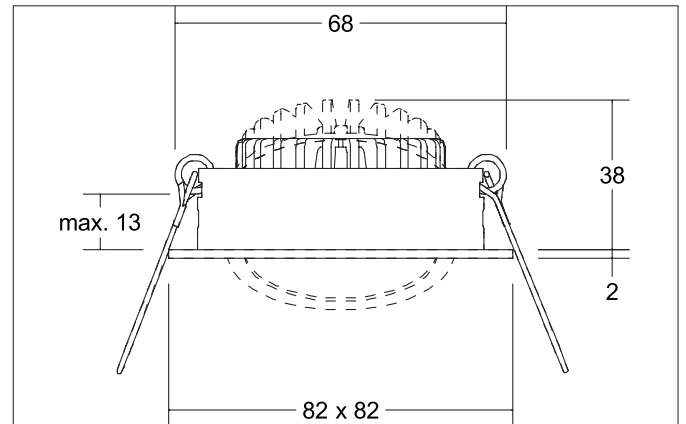

BB05 LED recessed spot set, on/off switchable

Article no. 38365183

Light.
For Generations.**Tender**

LED recessed spot set, on/off switchable, Square. Toolless ceiling installation by installation springs. Ceiling cut-out Ø 68 mm, Installation depth 38 mm, Length 82 mm, Width 82 mm, Weight 0,138 kg. Reflector silver with rotationssymmetrical, deep, wide distributed light intensity. optimal light distribution due to a polycarbonat clear cover. Luminous flux 630 lm, Power 1 x 6 W, Light colour warm white, Correlated color temprature (CCT) 3.000 K, Colour rendering index CRI > 80, Rated life time L80/B20 at 25 °C: 50.000 h, Housing material: Aluminium / Polycarbonate, Colour: Black structure, Permissible ambient temperature (ta): -20 °C - +25 °C, Protection class (EN 61140): II, Degree of protection (DIN EN 60529): IP20, .With electronic driver, on/off switchable.

Article data	
Article no.	38365183
GTIN	4251433953982
Series name	BB05
Short description	LED recessed spot set, on/off switchable
Material	Aluminium / Polycarbonate
Colour	Black
Type of surface	Structure
Shape	Square
Built-in diameter	68 mm
Installation depth	38 mm
Length	82 mm
Width	82 mm
Hight	2 mm
Weight	0.138 kg
Conformance	CE, UKCA

BB05 LED recessed spot set, on/off switchable

Article no. 38365183

Light.
For Generations.

Packing data	
Gross weight	0.178 kg
Length of packaging	95 mm
Packaging width	75 mm
Packaging height	95 mm
Disposal at end of life	<p>This product must not be disposed of with household waste. You are obliged, to dispose of such electrical waste separately.</p> <p>By disposing of electrical waste and other old or defective electronics separately, you support recycling or other forms of re-use. In that way you help to take care and to avoid that harmful substances get into the environment.</p>