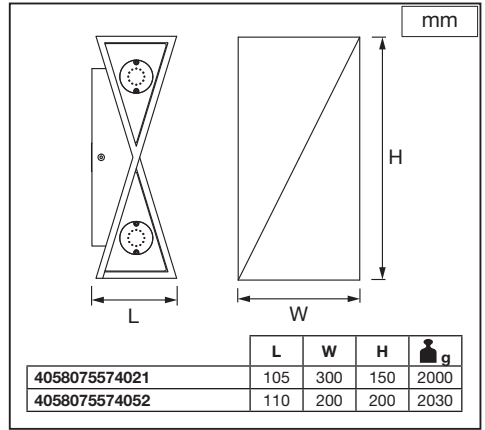

## ORBIS SWAN

	EAN	W	Lumen module lm	Lumen output lm	K	🌡️ (°C)	IP	V~	mA	Hz	DF
SMART WIFI ORBISW SWAN 300X150TW WT	4058075574021	23	4x600	1700	3000- 6500	-20...+40	20	220-240	96	50/60	>0.7
SMART WIFI ORBISW SWAN 200X200TW WT	4058075574052	23	4x600	1300	3000- 6500	-20...+40	20	220-240	96	50/60	>0.7

	EAN	This product contains a light source of energy efficiency class	Contained Light Source
ORBIS SWAN 300X150TW WT	4058075574021	E	Contains 4 light sources 
ORBIS SWAN 200X200TW WT	4058075574052	E	Contains 4 light sources 