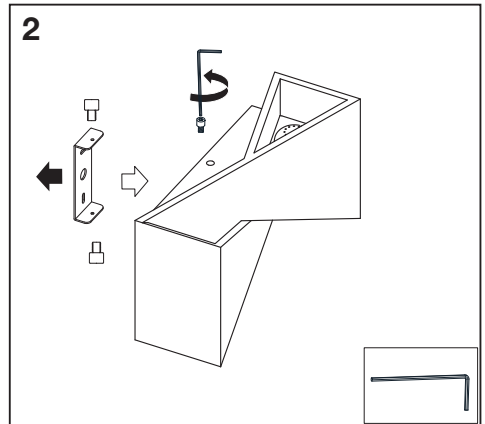

## ORBIS SWAN

	EAN	W	Lumen module lm	Lumen output lm	K	🌡️ (°C)	IP	V~	mA	Hz	DF
SMART WIFI ORBISW SWAN 300X150TW WT	4058075574021	23	4x600	1700	3000- 6500	-20...+40	20	220-240	96	50/60	>0.7
SMART WIFI ORBISW SWAN 200X200TW WT	4058075574052	23	4x600	1300	3000- 6500	-20...+40	20	220-240	96	50/60	>0.7

	EAN	This product contains a light source of energy efficiency class	Contained Light Source
ORBIS SWAN 300X150TW WT	4058075574021	E	Contains 4 light sources 
ORBIS SWAN 200X200TW WT	4058075574052	E	Contains 4 light sources 