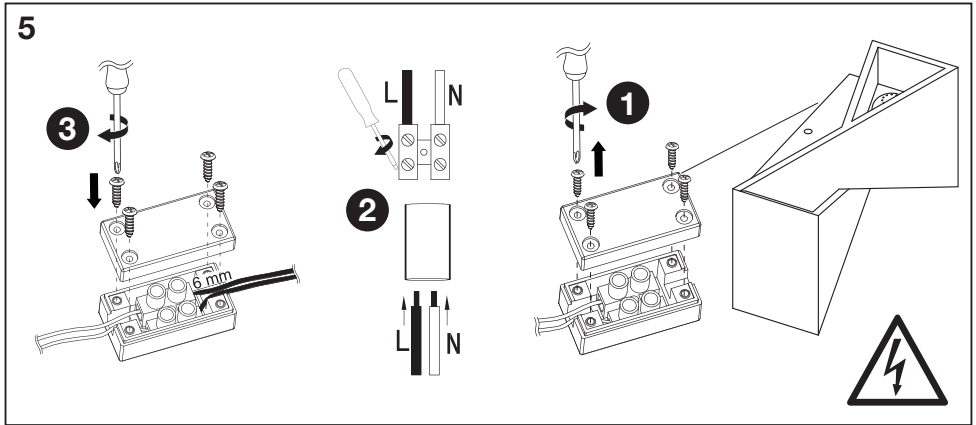

## ORBIS SWAN

	EAN	W	Lumen module lm	Lumen output lm	K	🌡️ (°C)	IP	V~	mA	Hz	DF
SMART WIFI ORBISW SWAN 300X150TW WT	4058075574021	23	4x600	1700	3000- 6500	-20...+40	20	220-240	96	50/60	>0.7
SMART WIFI ORBISW SWAN 200X200TW WT	4058075574052	23	4x600	1300	3000- 6500	-20...+40	20	220-240	96	50/60	>0.7

	EAN	This product contains a light source of energy efficiency class	Contained Light Source
ORBIS SWAN 300X150TW WT	4058075574021	E	Contains 4 light sources 
ORBIS SWAN 200X200TW WT	4058075574052	E	Contains 4 light sources 