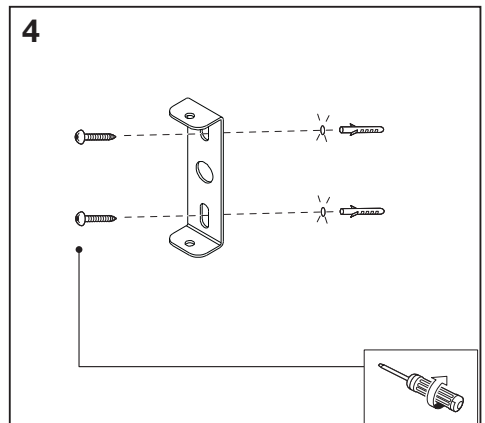

## ORBIS SWAN

	EAN	W	Lumen module lm	Lumen output lm	K	🌡️ (°C)	IP	V~	mA	Hz	DF
SMART WIFI ORBISW SWAN 300X150TW WT	4058075574021	23	4x600	1700	3000- 6500	-20...+40	20	220-240	96	50/60	>0.7
SMART WIFI ORBISW SWAN 200X200TW WT	4058075574052	23	4x600	1300	3000- 6500	-20...+40	20	220-240	96	50/60	>0.7

	EAN	This product contains a light source of energy efficiency class	Contained Light Source
ORBIS SWAN 300X150TW WT	4058075574021	E	Contains 4 light sources 
ORBIS SWAN 200X200TW WT	4058075574052	E	Contains 4 light sources 