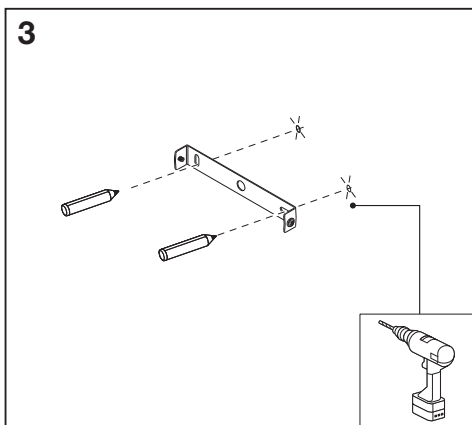

	EAN	This product contains a light source of energy efficiency class	Contained Light Source
SMART WIFIORBISAQUA 280X160IP44TWWT	4058075574359	E	Contains 3 light sources 
SMART WIFIORBISAQUA 200X200IP44TWWT	4058075574373	E	Contains 4 light sources 
SMART WIFI ORBIS AQUA 200RDIP44TWWT	4058075574410	E	