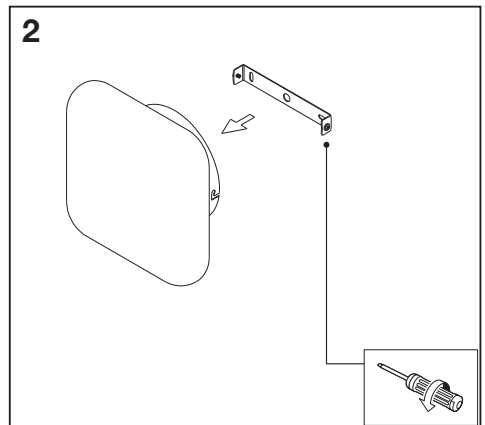

	EAN	This product contains a light source of energy efficiency class	Contained Light Source
SMART WIFIORBISAQUA 280X160IP44TWWT	4058075574359	E	Contains 3 light sources 
SMART WIFIORBISAQUA 200X200IP44TWWT	4058075574373	E	Contains 4 light sources 
SMART WIFI ORBIS AQUA 200RDIP44TWWT	4058075574410	E	