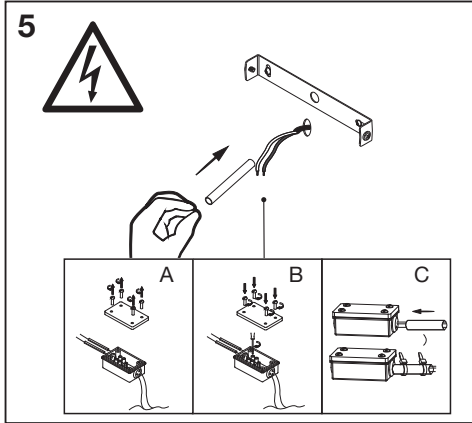

	EAN	This product contains a light source of energy efficiency class	Contained Light Source
SMART WIFIORBISAQUA 280X160IP44TWWT	4058075574359	E	Contains 3 light sources 
SMART WIFIORBISAQUA 200X200IP44TWWT	4058075574373	E	Contains 4 light sources 
SMART WIFI ORBIS AQUA 200RDIP44TWWT	4058075574410	E	