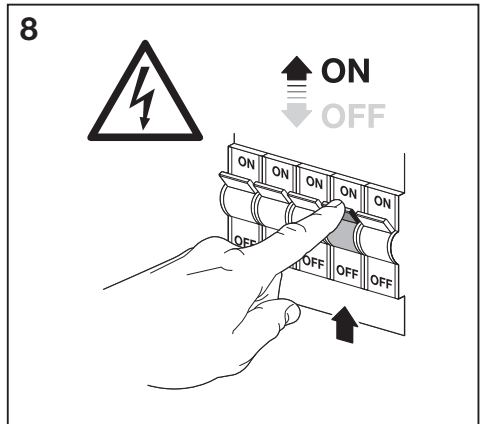

	EAN	This product contains a light source of energy efficiency class	Contained Light Source
SMART WIFIORBISAQUA 280X160IP44TWWT	4058075574359	E	Contains 3 light sources 
SMART WIFIORBISAQUA 200X200IP44TWWT	4058075574373	E	Contains 4 light sources 
SMART WIFI ORBIS AQUA 200RDIP44TWWT	4058075574410	E	