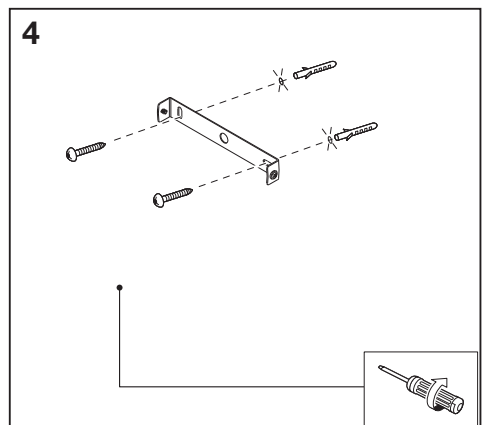

	EAN	This product contains a light source of energy efficiency class	Contained Light Source
SMART WIFIORBISAQUA 280X160IP44TWWT	4058075574359	E	Contains 3 light sources 
SMART WIFIORBISAQUA 200X200IP44TWWT	4058075574373	E	Contains 4 light sources 
SMART WIFI ORBIS AQUA 200RDIP44TWWT	4058075574410	E	