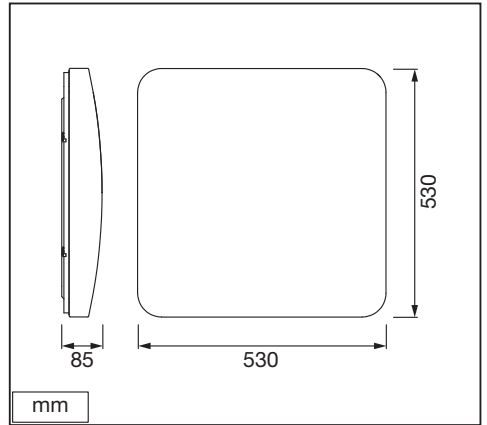

ORBIS CLEAN

	EAN	W	Lumen module lm	Lumen output lm	K	°C	Ra	IP	V~	mA	Hz	DF
SMART WIFI ORBIS CLEAN 530X530 TW	4058075572614	42	4000	2500	3000- 6500	-20...+40	>80	20	220- 240	185	50/60	>0.9

	EAN	This product contains a light source of energy efficiency class	Contained Light Source
SMART WIFI ORBIS CLEAN 530X530 TW	4058075572614	F	Contains 4 light sources 