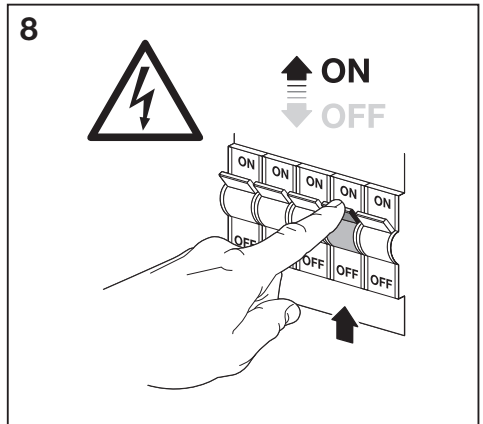

ORBIS CLEAN

	EAN	W	Lumen module lm	Lumen output lm	K	°C	Ra	IP	V~	mA	Hz	DF
SMART WIFI ORBIS CLEAN 530X530 TW	4058075572614	42	4000	2500	3000- 6500	-20...+40	>80	20	220- 240	185	50/60	>0.9

	EAN	This product contains a light source of energy efficiency class	Contained Light Source
SMART WIFI ORBIS CLEAN 530X530 TW	4058075572614	F	Contains 4 light sources 