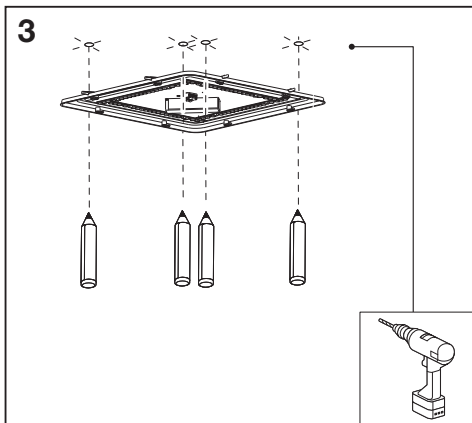

ORBIS CLEAN

	EAN	W	Lumen module lm	Lumen output lm	K	°C	Ra	IP	V~	mA	Hz	DF
SMART WIFI ORBIS CLEAN 530X530 TW	4058075572614	42	4000	2500	3000- 6500	-20...+40	>80	20	220- 240	185	50/60	>0.9

	EAN	This product contains a light source of energy efficiency class	Contained Light Source
SMART WIFI ORBIS CLEAN 530X530 TW	4058075572614	F	Contains 4 light sources 