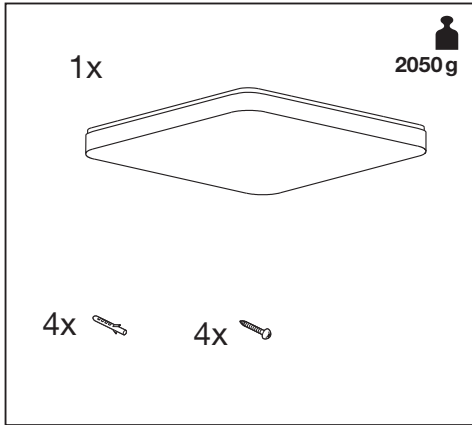

ORBIS CLEAN

	EAN	W	Lumen module lm	Lumen output lm	K	°C	Ra	IP	V~	mA	Hz	DF
SMART WIFI ORBIS CLEAN 530X530 TW	4058075572614	42	4000	2500	3000- 6500	-20...+40	>80	20	220- 240	185	50/60	>0.9

	EAN	This product contains a light source of energy efficiency class	Contained Light Source
SMART WIFI ORBIS CLEAN 530X530 TW	4058075572614	F	Contains 4 light sources 