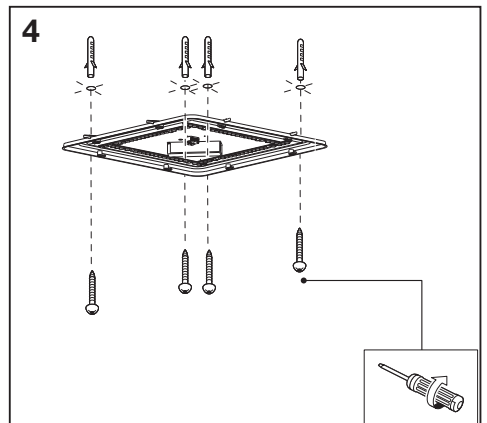

ORBIS CLEAN

	EAN	W	Lumen module lm	Lumen output lm	K	°C	Ra	IP	V~	mA	Hz	DF
SMART WIFI ORBIS CLEAN 530X530 TW	4058075572614	42	4000	2500	3000- 6500	-20...+40	>80	20	220- 240	185	50/60	>0.9

	EAN	This product contains a light source of energy efficiency class	Contained Light Source
SMART WIFI ORBIS CLEAN 530X530 TW	4058075572614	F	Contains 4 light sources 