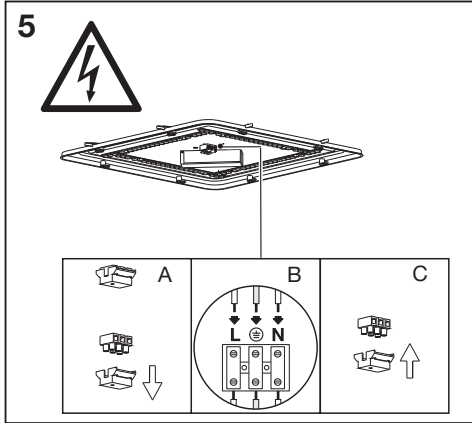

ORBIS CLEAN

	EAN	W	Lumen module lm	Lumen output lm	K	°C	Ra	IP	V~	mA	Hz	DF
SMART WIFI ORBIS CLEAN 530X530 TW	4058075572614	42	4000	2500	3000- 6500	-20...+40	>80	20	220- 240	185	50/60	>0.9

	EAN	This product contains a light source of energy efficiency class	Contained Light Source
SMART WIFI ORBIS CLEAN 530X530 TW	4058075572614	F	Contains 4 light sources 