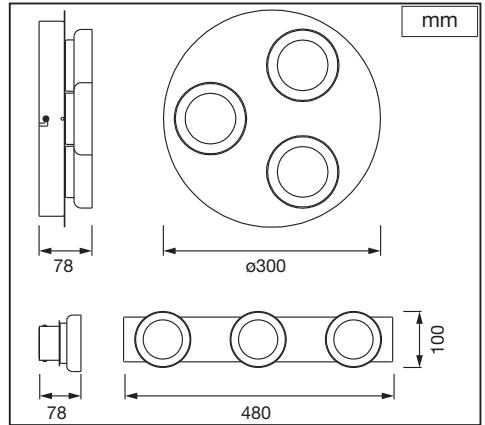

ORBIS ROUND

	EAN	W	Lumen module lm	Lumen output lm	K	🌡️ (°C)	V-	mA	Hz	DF
SMART WIFI ORBIS ROUND 480 IP44TWCR	4058075573727	18	1800	1200	3000- 6500	-20...+40	220-240	77	50/60	>0.7
SMART WIFI ORBIS ROUND 300 RD IP44TWCR	4058075573741	18	1800	1100	3000- 6500	-20...+40	220-240	77	50/60	>0.7

	EAN	This product contains a light source of energy efficiency class	Contained Light Source
SMART WIFI ORBIS ROUND 480 IP44TWCR 480 IP44TWCR	4058075573727	E	Contains 3 light sources 
SMART WIFI ORBIS ROUND 300 RD IP44TWCR 300RDIP44TWCR	4058075573741	E	Contains 3 light sources 