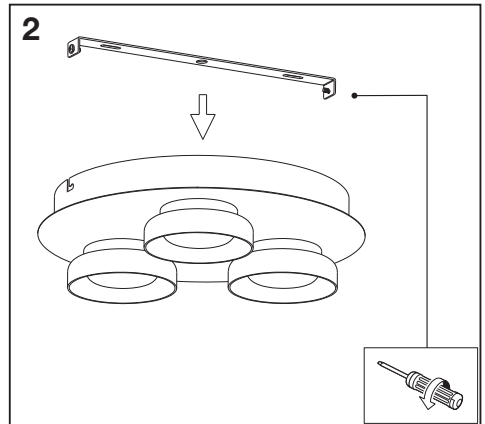

	EAN	This product contains a light source of energy efficiency class	Contained Light Source
SMART WIFI ORBIS ROUND 480 IP44TWCR 480 IP44TWCR	4058075573727	E	Contains 3 light sources 
SMART WIFI ORBIS ROUND 300 RD IP44TWCR 300RDIP44TWCR	4058075573741	E	Contains 3 light sources 