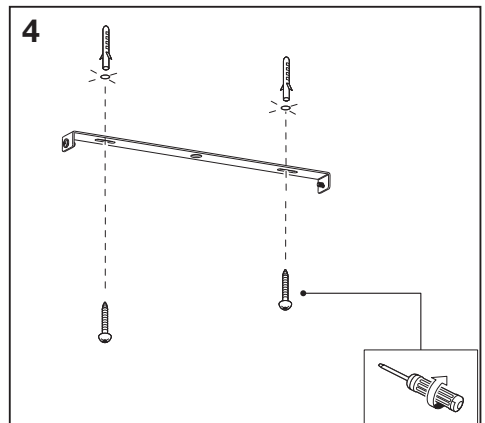

	EAN	This product contains a light source of energy efficiency class	Contained Light Source
SMART WIFI ORBIS ROUND 480 IP44TWCR 480 IP44TWCR	4058075573727	E	Contains 3 light sources 
SMART WIFI ORBIS ROUND 300 RD IP44TWCR 300RDIP44TWCR	4058075573741	E	Contains 3 light sources 