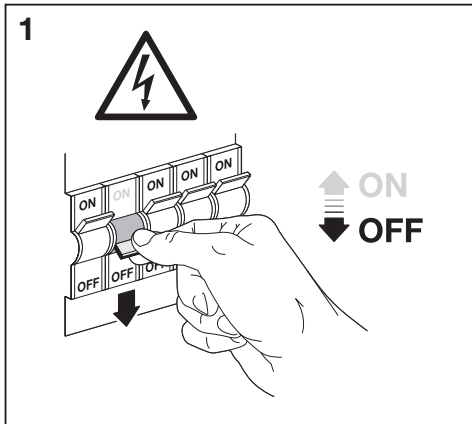

	EAN	This product contains a light source of energy efficiency class	Contained Light Source
SMART WIFI ORBIS ROUND 480 IP44TWCR 480 IP44TWCR	4058075573727	E	Contains 3 light sources 
SMART WIFI ORBIS ROUND 300 RD IP44TWCR 300RDIP44TWCR	4058075573741	E	Contains 3 light sources 