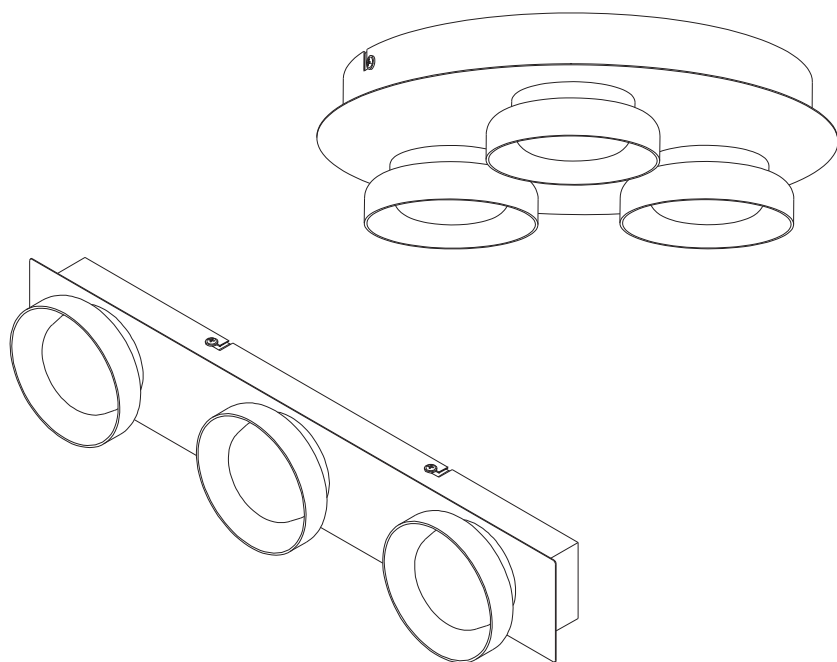

ORBIS ROUND

	EAN	W	Lumen module lm	Lumen output lm	K	🌡️ (°C)	V-	mA	Hz	DF
SMART WIFI ORBIS ROUND 480 IP44TWCR	4058075573727	18	1800	1200	3000- 6500	-20...+40	220-240	77	50/60	>0.7
SMART WIFI ORBIS ROUND 300 RD IP44TWCR	4058075573741	18	1800	1100	3000- 6500	-20...+40	220-240	77	50/60	>0.7

	EAN	This product contains a light source of energy efficiency class	Contained Light Source
SMART WIFI ORBIS ROUND 480 IP44TWCR 480 IP44TWCR	4058075573727	E	Contains 3 light sources 
SMART WIFI ORBIS ROUND 300 RD IP44TWCR 300RDIP44TWCR	4058075573741	E	Contains 3 light sources 