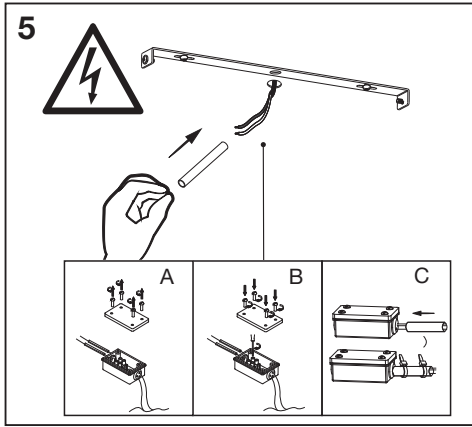

	EAN	This product contains a light source of energy efficiency class	Contained Light Source
SMART WIFI ORBIS ROUND 480 IP44TWCR 480 IP44TWCR	4058075573727	E	Contains 3 light sources 
SMART WIFI ORBIS ROUND 300 RD IP44TWCR 300RDIP44TWCR	4058075573741	E	Contains 3 light sources 