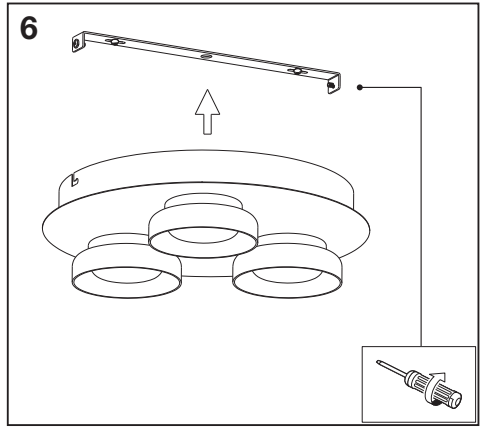

	EAN	This product contains a light source of energy efficiency class	Contained Light Source
SMART WIFI ORBIS ROUND 480 IP44TWCR 480 IP44TWCR	4058075573727	E	Contains 3 light sources 
SMART WIFI ORBIS ROUND 300 RD IP44TWCR 300RDIP44TWCR	4058075573741	E	Contains 3 light sources 