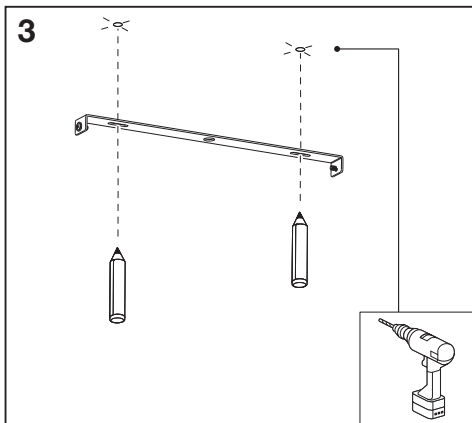

	EAN	This product contains a light source of energy efficiency class	Contained Light Source
SMART WIFI ORBIS ROUND 480 IP44TWCR 480 IP44TWCR	4058075573727	E	Contains 3 light sources 
SMART WIFI ORBIS ROUND 300 RD IP44TWCR 300RDIP44TWCR	4058075573741	E	Contains 3 light sources 