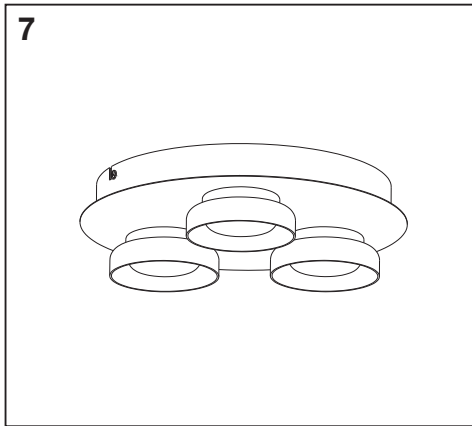

ORBIS ROUND

	EAN	W	Lumen module lm	Lumen output lm	K	🌡️ (°C)	V-	mA	Hz	DF
SMART WIFI ORBIS ROUND 480 IP44TWCR	4058075573727	18	1800	1200	3000- 6500	-20...+40	220-240	77	50/60	>0.7
SMART WIFI ORBIS ROUND 300 RD IP44TWCR	4058075573741	18	1800	1100	3000- 6500	-20...+40	220-240	77	50/60	>0.7

	EAN	This product contains a light source of energy efficiency class	Contained Light Source
SMART WIFI ORBIS ROUND 480 IP44TWCR 480 IP44TWCR	4058075573727	E	Contains 3 light sources 
SMART WIFI ORBIS ROUND 300 RD IP44TWCR 300RDIP44TWCR	4058075573741	E	Contains 3 light sources 