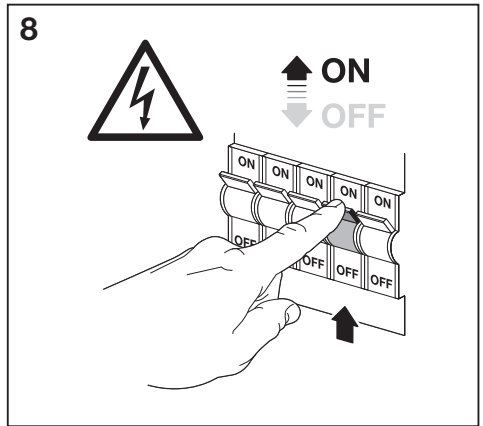

	EAN	This product contains a light source of energy efficiency class	Contained Light Source
SMART WIFI ORBIS ROUND 480 IP44TWCR 480 IP44TWCR	4058075573727	E	Contains 3 light sources 
SMART WIFI ORBIS ROUND 300 RD IP44TWCR 300RDIP44TWCR	4058075573741	E	Contains 3 light sources 