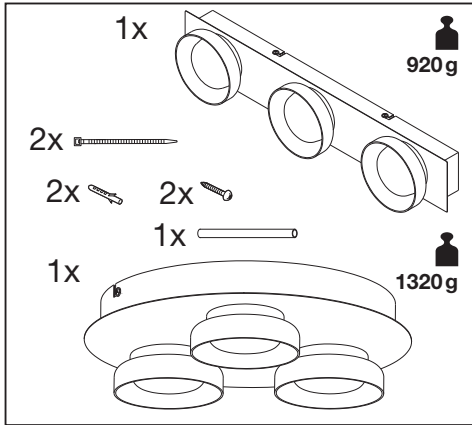

ORBIS ROUND

	EAN	W	Lumen module lm	Lumen output lm	K	🌡️ (°C)	V-	mA	Hz	DF
SMART WIFI ORBIS ROUND 480 IP44TWCR	4058075573727	18	1800	1200	3000- 6500	-20...+40	220-240	77	50/60	>0.7
SMART WIFI ORBIS ROUND 300 RD IP44TWCR	4058075573741	18	1800	1100	3000- 6500	-20...+40	220-240	77	50/60	>0.7

	EAN	This product contains a light source of energy efficiency class	Contained Light Source
SMART WIFI ORBIS ROUND 480 IP44TWCR 480 IP44TWCR	4058075573727	E	Contains 3 light sources 
SMART WIFI ORBIS ROUND 300 RD IP44TWCR 300RDIP44TWCR	4058075573741	E	Contains 3 light sources 