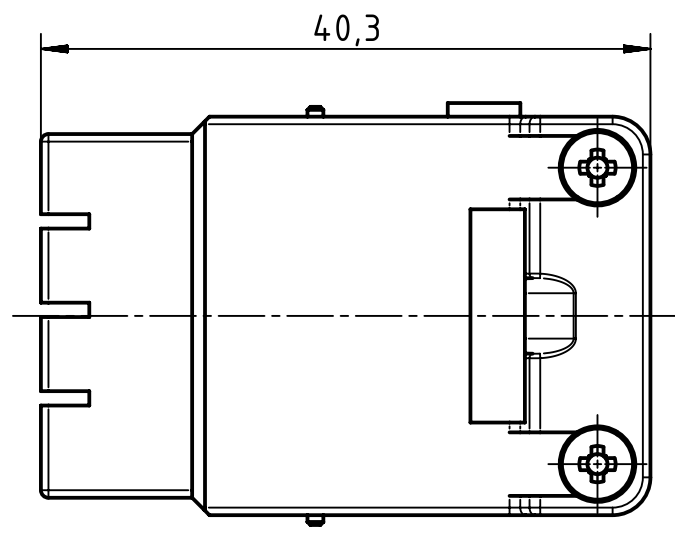

A

wiring acc. EIA/TIA 568A  
view from termination side

green	2 ●	● 1	green/white
orange	6 ●	● 3	orange/white
blue	4 ●	● 5	blue/white
brown	8 ●	● 7	brown/white

B

C

D

Kind of delivery: piece parts

	All Dimensions in mm Original Size DIN A4		Scale 2:1	Free size tol.		Ref.	
	All rights reserved Department EL PD - DE		Created by FINKEV	Inspected by RIEPE	Standardisation TIEMANNA	Date 2015-10-12	State Final Release
HARTING Electric GmbH & Co. KG D-32339 Espelkamp			Title Han Gigabit HMC insert female			Doc-Key / ECM-Nr. 100642779/UGD/007/A 500000089170	
			Type TB	Number 09 14 208 3111		Rev. A	Page 1/1