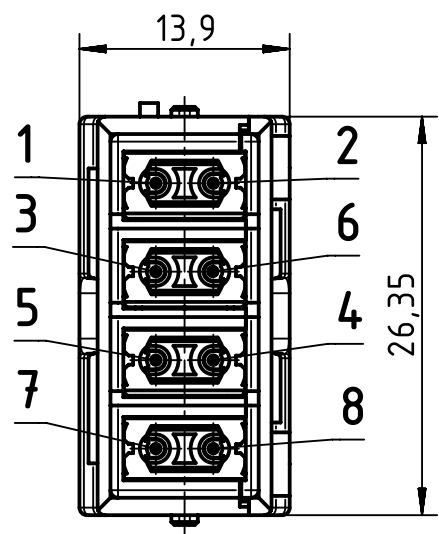

A

wiring acc. EIA/TIA 568A  
view from termination side

green	2 ●	● 1	green/white
orange	6 ●	● 3	orange/white
blue	4 ●	● 5	blue/white
brown	8 ●	● 7	brown/white

B

C

D

Kind of delivery: piece parts

	All Dimensions in mm Original Size DIN A4		Scale 2:1	Free size tol.		Ref.	
	All rights reserved Department EL PD - DE		Created by FINKEV	Inspected by RIEPE	Standardisation TIEMANNA	Date 2015-10-12	State Final Release
HARTING Electric GmbH & Co. KG D-32339 Espelkamp			Title Han Gigabit HMC insert female			Doc-Key / ECM-Nr. 100642779/UGD/007/A 500000089170	
			Type TB	Number 09 14 208 3111		Rev. A	Page 1/1