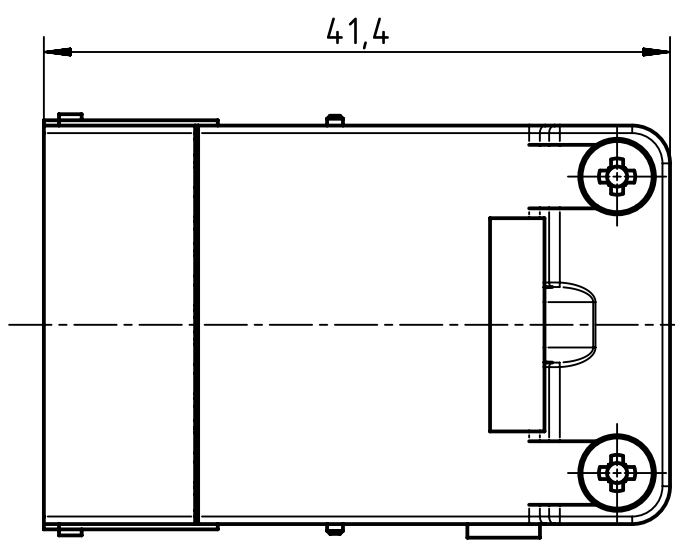

1                      2                      3                      4                      5                      6

A

B

C

D

wiring acc. EIA/TIA 568A  
view from termination side

brown	8 ●	● 7	brown/white
blue	4 ●	● 5	blue/white
orange	6 ●	● 3	orange/white
green	2 ●	● 1	green/white

Kind of delivery: piece parts

	All Dimensions in mm Original Size DIN A4		Scale 2:1	Free size tol.		Ref.	
	All rights reserved Department EL PD - DE		Created by FINKEV	Inspected by RIEPE	Standardisation TIEMANNA	Date 2015-10-12	State Final Release
HARTING Electric GmbH & Co. KG D-32339 Espelkamp			Title Han Gigabit HMC insert male			Doc-Key / ECM-Nr. 100642776/UGD/007/A 500000089170	
			Type TB	Number 09 14 208 3011		Rev. A	Page 1/1