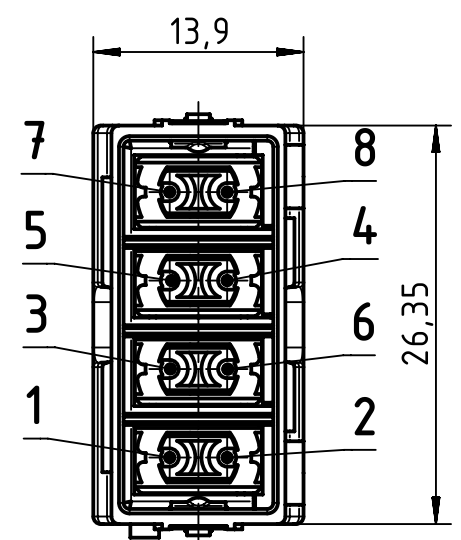

1                      2                      3                      4                      5                      6

A

B

C

D

wiring acc. EIA/TIA 568A  
view from termination side

brown	8 ●	● 7	brown/white
blue	4 ●	● 5	blue/white
orange	6 ●	● 3	orange/white
green	2 ●	● 1	green/white

Kind of delivery: piece parts

	All Dimensions in mm Original Size DIN A4		Scale 2:1	Free size tol.		Ref.	
	All rights reserved Department EL PD - DE		Created by FINKEV	Inspected by RIEPE	Standardisation TIEMANNA	Date 2015-10-12	State Final Release
HARTING Electric GmbH & Co. KG D-32339 Espelkamp			Title Han Gigabit HMC insert male			Doc-Key / ECM-Nr. 100642776/UGD/007/A 500000089170	
			Type TB	Number 09 14 208 3011		Rev. A	Page 1/1