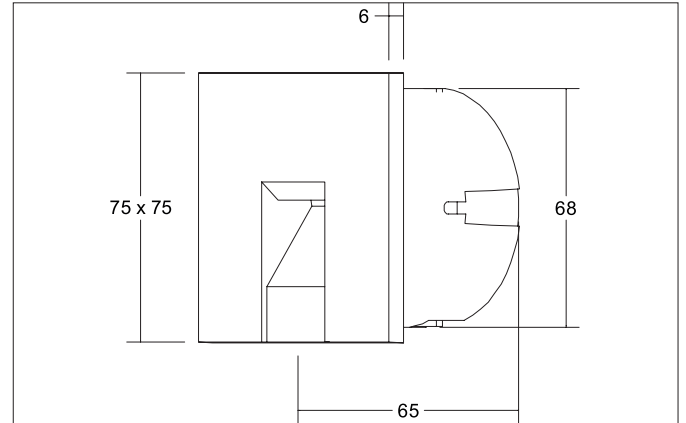

WALL KIT68-S LED wall recessed light, for device socket

Article no. 10157083

Light.
For Generations.**Tender**

LED wall recessed light, for device socket, Square. Ceiling cut-out Ø 68 mm, Installation depth 65 mm, Length 75 mm, Width 75 mm, Weight 0,165 kg, asymmetric, Luminous flux 70 lm, Power 1 x 1,5 W, Light colour warm white, Correlated color temperature (CCT) 3.000 K, Colour rendering index CRI > 90, Rated life time L70/B50 at 25 °C: 50.000 h, Housing material: Aluminium / Steel / Plastic, Colour: Black, Permissible ambient temperature (ta): -20 °C - +25 °C, Protection class (EN 61140): I, Degree of protection (DIN EN 60529): IP20, .With electronic driver, on/off switchable.

Article data	
Article no.	10157083
GTIN	4251433927068
Series name	WALL KIT68-S
Short description	LED wall recessed light, for device socket
Material	Aluminium / Steel / Plastic
Colour	Black
Type of surface	Matt
Shape	Square
Built-in diameter	68 mm
Installation depth	65 mm
Length	75 mm
Width	75 mm
Hight	6 mm
Weight	0.165 kg
Conformance	CE, UKCA

WALL KIT68-S LED wall recessed light, for device socket

Article no. 10157083

Light.
For Generations.

Lighting technology	
Colour temperature	3.000 K
Luminous flux	70 lm
System efficiency	47 lm/W
Colour rendering	CRI > 90
Reflector	Without
Light sharing	Asymmetric
Adjustable color temperature	No

Mounting technology	
Mounting method	Recessed mounting
Place of installation	Wall-mounted
Adjustability	Not adjustable
Material cover	Without cover

Packing data	
Gross weight	0.206 kg
Length of packaging	90 mm
Packaging width	55 mm
Packaging height	109 mm
Disposal at end of life	This product must not be disposed of with household waste. You are obliged, to dispose of such electrical waste separately. By disposing of electrical waste and other old or defective electronics separately, you support recycling or other forms of re-use. In that way you help to take care and to avoid that harmful substances get into the environment.