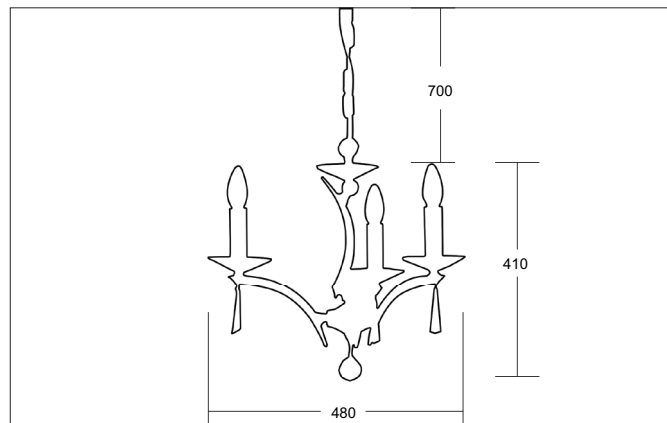

**STELLA Pendelleuchte schwarzchrom glänzend, mit Kristallen**

Article no. 850663

Light.  
For Generations.**Tender**

Pendelleuchte schwarzchrom glänzend, mit Kristallen, black chrome, Other.Surface mounting, Ceiling-mountedAnbau-Pendelleuchte, mit Kristallen.Lamp holder: E14, Mounting method: Surface mounting, Place of installation: Ceiling-mounted, Material: Cast Brass / Crystal, Degree of protection: according to DIN EN 60529 IP20, Protection class: (EN 61140) I, Voltage: 230V AC 50Hz, Power: 40 W, Amount of light sources / fittings: 3 Qty, without control gear, Control: Other.

Article data	
Article no.	850663
GTIN	4250047736783
Series name	STELLA
Short description	Pendelleuchte schwarzchrom glänzend, mit Kristallen
Material	Other
Colour	Black chrome
Type of surface	Glossy
Shape	Other
Outer diameter	480 mm
Hight	410 mm
Scope of delivery	inkl. Kette 700 mm und Baldachin
Weight	4.500 kg

Mounting technology	
Mounting method	Surface mounting
Place of installation	Ceiling-mounted
Adjustability	Not adjustable
stamp	UKCA
Pendulum length min.	100 mm
Pendulum length max.	700 mm
Material cover	Without cover