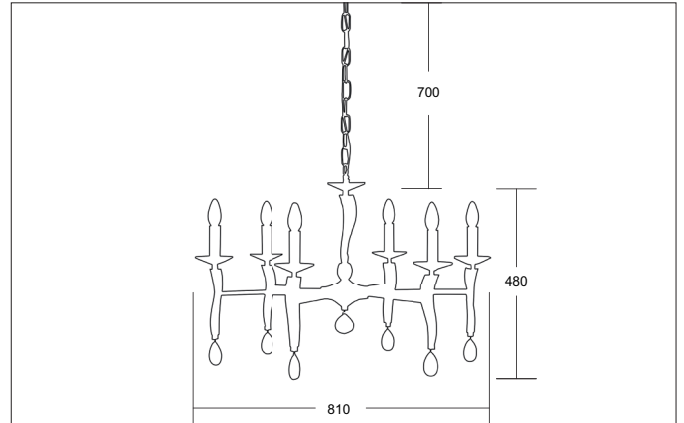

GIRATA Pendelleuchte schwarzchrom glänzend, mit Kristallen

Article no. 859066

Light.
For Generations.**Tender**

Pendelleuchte schwarzchrom glänzend, mit Kristallen, black chrome, Other.Surface mounting, Ceiling-mountedAnbau-Pendelleuchte, mit Kristallen.Lamp holder: E14, Mounting method: Surface mounting, Place of installation: Ceiling-mounted, Material: Cast Brass / Crystal, Degree of protection: according to DIN EN 60529 IP20, Protection class: (EN 61140) I, Voltage: 230V AC 50Hz, Power: 40 W, Amount of light sources / fittings: 6 Qty, without control gear, Control: Other.

Article data	
Article no.	859066
GTIN	4250047748700
Series name	GIRATA
Short description	Pendelleuchte schwarzchrom glänzend, mit Kristallen
Material	Other
Colour	Black chrome
Type of surface	Glossy
Shape	Other
Outer diameter	810 mm
Hight	480 mm
Scope of delivery	inkl. Kette 700 mm und Baldachin
Weight	8.300 kg

Mounting technology	
Mounting method	Surface mounting
Place of installation	Ceiling-mounted
Adjustability	Not adjustable
Pendulum length min.	100 mm
Pendulum length max.	700 mm
Material cover	Without cover
Suitable for through-wiring	Yes

Packing data	
Gross weight	10 kg
Length of packaging	910 mm
Packaging width	910 mm
Packaging height	760 mm
Disposal at end of life	This product must not be disposed of with household waste. You are obliged, to dispose of such electrical waste separately. By disposing of electrical waste and other old or defective electronics separately, you support recycling or other forms of re-use. In that way you help to take care and to avoid that harmful substances get into the environment.