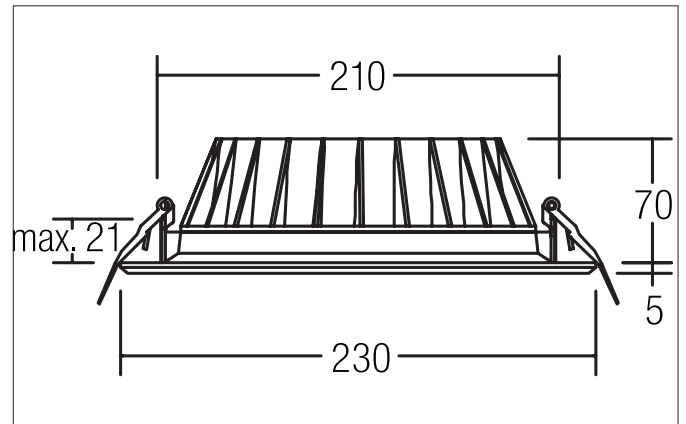

**BOWL MAXI LED recessed downlight**

Article no. 12529073

Light.  
For Generations.**Tender**

LED recessed downlight, Round. Toolless ceiling installation by installation springs. Ceiling cut-out  $\varnothing$  210 mm, Installation depth 70 mm, Outer diameter 230 mm, Weight 0,743 kg, with rotationssymmetrical, deep, wide distributed light intensity. optimal light distribution due to a plastic, opal cover. Luminous flux 2.330 lm, Power 1 x 30 W, Light colour warm white, Correlated color temperature (CCT) 3.000 K, Colour rendering index CRI > 80, Rated life time L70/B50 at 25 °C: 50.000 h, Housing material: Aluminium / PMMA, Colour: White, Permissible ambient temperature ( $t_a$ ): -20 °C - +25 °C, Protection class (EN 61140): III, Degree of protection (DIN EN 60529): IP20, .For connection to an external driver, which is not included in the scope of delivery of the luminaire. Depending on driver dimmable.

**Product Benefits**

- Recessed downlight in round design made of solid aluminum with opal PMMA cover
- Ceiling cutout 210 mm, outer diameter 230 mm, installation depth 70 mm, luminous flux 2,330 / 3,000 lm, IP20.
- Recessed light emission.
- Dimmable when using a suitable converter.
- Alternatively available in two other sizes.

**BOWL MAXI LED recessed downlight**

Article no. 12529073

Light.  
For Generations.

Article data	
Article no.	12529073
GTIN	4251433915096
Series name	BOWL MAXI
Short description	LED recessed downlight
Material	Aluminium / PMMA
Colour	White
Type of surface	Matt
Shape	Round
Outer diameter	230 mm
Built-in diameter	210 mm
Installation depth	70 mm
Hight	5 mm
Weight	0.743 kg
stamp	UKCA