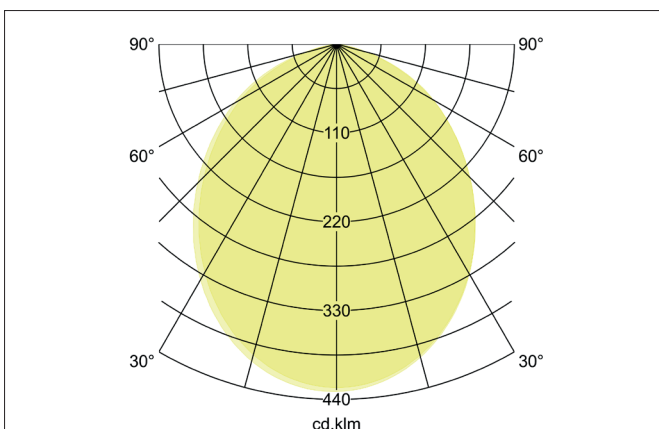

**BOWL MAXI LED recessed downlight**

Article no. 12529073

Light.  
For Generations.**Tender**

LED recessed downlight, Round. Toolless ceiling installation by installation springs. Ceiling cut-out  $\varnothing$  210 mm, Installation depth 70 mm, Outer diameter 230 mm, Weight 0,743 kg, with rotationssymmetrical, deep, wide distributed light intensity. optimal light distribution due to a plastic, opal cover. Luminous flux 2.330 lm, Power 1 x 30 W, Light colour warm white, Correlated color temperature (CCT) 3.000 K, Colour rendering index CRI > 80, Rated life time L70/B50 at 25 °C: 50.000 h, Housing material: Aluminium / PMMA, Colour: White, Permissible ambient temperature ( $t_a$ ): -20 °C - +25 °C, Protection class (EN 61140): III, Degree of protection (DIN EN 60529): IP20, .For connection to an external driver, which is not included in the scope of delivery of the luminaire. Depending on driver dimmable.

**Product Benefits**

- Recessed downlight in round design made of solid aluminum with opal PMMA cover
- Ceiling cutout 210 mm, outer diameter 230 mm, installation depth 70 mm, luminous flux 2,330 / 3,000 lm, IP20.
- Recessed light emission.
- Dimmable when using a suitable converter.
- Alternatively available in two other sizes.

**BOWL MAXI LED recessed downlight**

Article no. 12529073

Light.  
For Generations.

Article data	
Article no.	12529073
GTIN	4251433915096
Series name	BOWL MAXI
Short description	LED recessed downlight
Material	Aluminium / PMMA
Colour	White
Type of surface	Matt
Shape	Round
Outer diameter	230 mm
Built-in diameter	210 mm
Installation depth	70 mm
Hight	5 mm
Weight	0.743 kg
stamp	UKCA

Lighting technology	
Colour temperature	3.000 K
Light colour	White
Light output	Direct
Luminous flux	2,330 lm
System efficiency	78 lm/W
Colour rendering	CRI > 80
Reflector	Without
Beam angle	97°
Light sharing	Symmetric
Adjustable color temperature	No