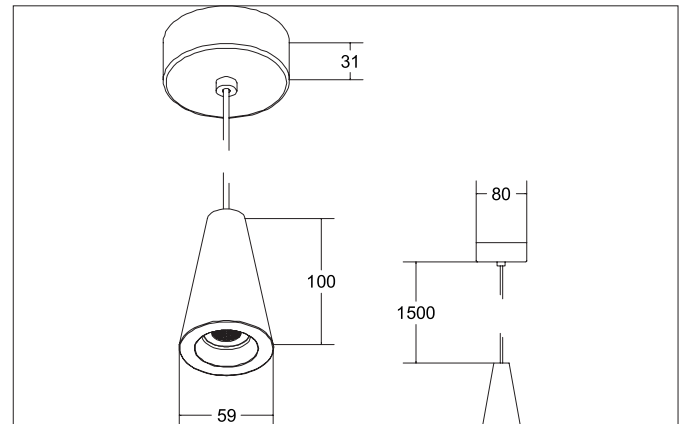

**KONKRET LED pendant luminaire**

Article no. 12112733

Light.  
For Generations.**Tender**

LED pendant luminaire, Round. Luminaire diameter 59.0 mm, Hight 1631.0 mm, for pendulum mounting. Pendulum length max. 1500.0 mm Weight 0.44 kg, Reflector silver with rotationssymmetrical, deep, wide distributed light intensity. optimal light distribution due to a glass transparent cover. Luminous flux 220 lm, Power 1 x 4,5 W, Light colour warm white, Correlated color temperature (CCT) 3.000 K, Colour rendering index CRI > 90, Housing material: Concrete / Aluminum / Plastic, Colour: Concrete / structureblack, Permissible ambient temperature (ta): -20 °C - +25 °C, Protection class (EN 61140): I, Degree of protection (DIN EN 60529): IP20, .With electronic driver, on/off switchable.

**Product Benefits**

- Slim pendant luminaire with invisible power supply.
- Pendant length 1,500 mm (can be shortened on site).
- Simple and tool-reduced mounting.
- CRI > 90.
- Housing material concrete.

**KONKRET LED pendant luminaire**

Article no. 12112733

Light.  
For Generations.

Article data	
Article no.	12112733
GTIN	4251433925705
Series name	KONKRET
Short description	LED pendant luminaire
Material	Concrete / Aluminum / Plastic
Colour	Concrete / Structureblack
Type of surface	Matt
Shape	Round
Outer diameter	59 mm
Hight	1631 mm
Scope of delivery	Incl. converter for connection to the 230-V mains voltage, on/off and 1,500 mm pendant suspension
Weight	0.440 kg

Mounting technology	
Mounting method	Suspended
Place of installation	Ceiling-mounted
Adjustability	Not adjustable
stamp	UKCA
Pendulum length min.	10 mm
Pendulum length max.	1,500 mm
Material cover	Glass transparent
Suitable for through-wiring	