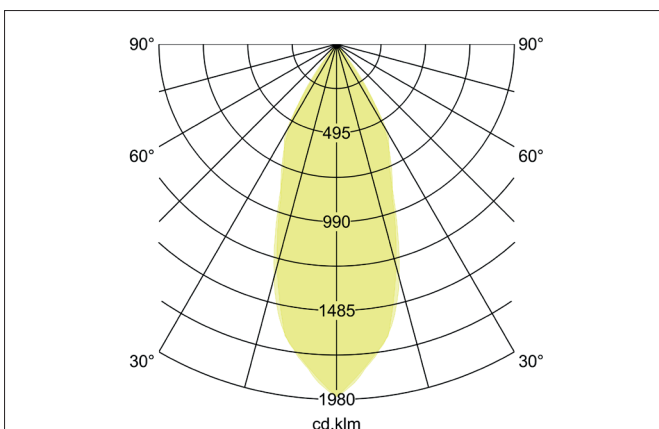

**KONKRET LED pendant luminaire**

Article no. 12112733

Light.  
For Generations.**Tender**

LED pendant luminaire, Round. Luminaire diameter 59.0 mm, Hight 1631.0 mm, for pendulum mounting. Pendulum length max. 1500.0 mm Weight 0.44 kg, Reflector silver with rotationssymmetrical, deep, wide distributed light intensity. optimal light distribution due to a glass transparent cover. Luminous flux 220 lm, Power 1 x 4,5 W, Light colour warm white, Correlated color temperature (CCT) 3.000 K, Colour rendering index CRI > 90, Housing material: Concrete / Aluminum / Plastic, Colour: Concrete / structureblack, Permissible ambient temperature (ta): -20 °C - +25 °C, Protection class (EN 61140): I, Degree of protection (DIN EN 60529): IP20, .With electronic driver, on/off switchable.

**Product Benefits**

- Slim pendant luminaire with invisible power supply.
- Pendant length 1,500 mm (can be shortened on site).
- Simple and tool-reduced mounting.
- CRI > 90.
- Housing material concrete.

**KONKRET LED pendant luminaire**

Article no. 12112733

Light.  
For Generations.

Article data	
Article no.	12112733
GTIN	4251433925705
Series name	KONKRET
Short description	LED pendant luminaire
Material	Concrete / Aluminum / Plastic
Colour	Concrete / Structureblack
Type of surface	Matt
Shape	Round
Outer diameter	59 mm
Hight	1631 mm
Scope of delivery	Incl. converter for connection to the 230-V mains voltage, on/off and 1,500 mm pendant suspension
Weight	0.440 kg

Lighting technology	
Colour temperature	3.000 K
Light colour	White
Light output	Direct
Luminous flux	220 lm
System efficiency	49 lm/W
Colour rendering	CRI > 90
Reflector	High-gloss
Reflector colour	silver
Beam angle	38°
Light sharing	Symmetric
Adjustable color temperature	No