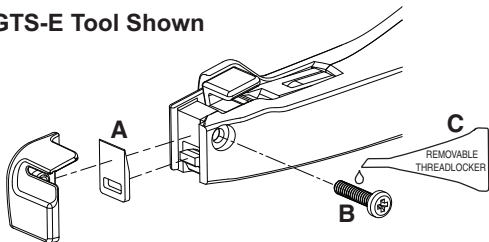

BLADE REPLACEMENT KIT INSTALLATION INSTRUCTIONS FOR: GTS-E, GS2B-E, GTS and PTS

© Panduit Corp. 2017

GTS-E Tool Shown

For MSDS (Material Safety Data Sheet), see: www.loctite.com

***WARNING:** For PTS, disconnect air hose from air source and verify that tool does not actuate.

ENGLISH

KGTSBLD – Blade Replacement Kit:

- A: Blade
- B: Screw
- C: Removable Threadlocker

Replacement Parts (Sold Separately)

WB27359D01 – Replacement Blade Guard

DEUTSCH

Satz für Klingenersatz – KGTSBLD

- A: Klinge
- B: Schraube
- C: Entfernbare Leim