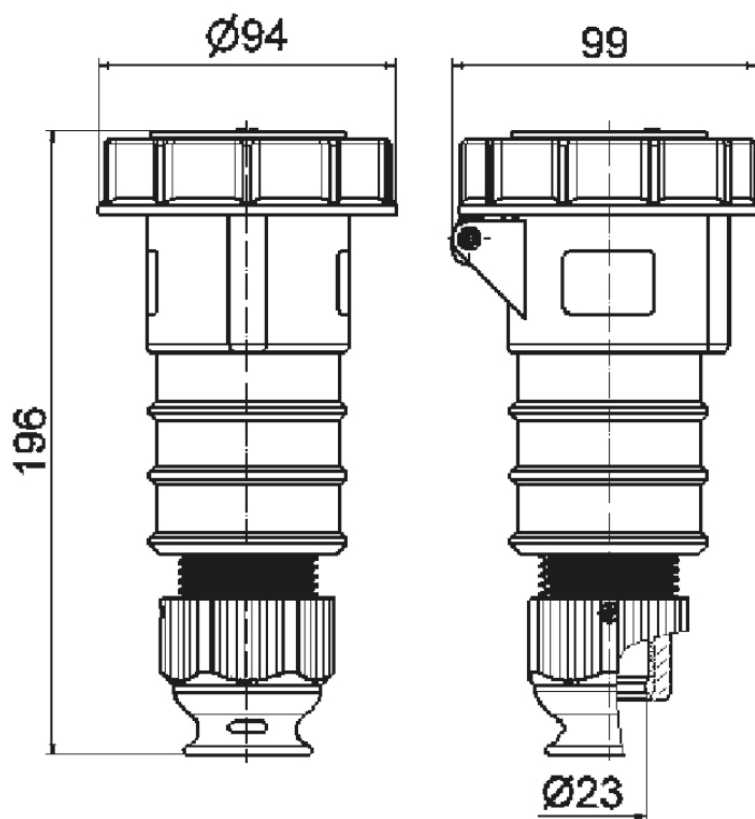

connector - for refeed containers, with cable gland

Product description	
BALS-Prd.-Nr	310426
EAN	4024941107105
Product category	QUICK-CONNECT TE connector
Current	32A
Number of poles	4p
Arrangement of phases	3P+PE
Position of earth contact	3 h
Voltage	380V~(50Hz) 440V~(60Hz)
Frequency	50/60Hz

Product description	
Protection degree	IP67
Colour code	red RAL 3000
Colour of appliance	Bayonet ring grey RAL 7035, Cable gland grey RAL 7035, Enclosure red RAL 3000, Hinged lid red RAL 3000
Connection design	screwless spring terminals with Kontex-Kontakt
Maximum conductor size	6,0 qmm
Cable entry	with cable gland
Height	198mm
Width	94mm
Depth	97mm
Material of enclosure	Polyamide
Contacts	The contact carrier is made of high temperature resistant material, the contacts are brass nickel plated

Logistics data	
Weight/pcs	0.329 kg / Piece
Packaging	Bag
Content amount	1 ST
EAN	4024941107105
Length	97 mm
Width	94 mm
Height	198 mm

Logistics data	
Weight	0.33 kg
Volume	1,805.364 ccm
Packaging	Carton
Content amount	10 ST
EAN	4024941962605
Length	325 mm
Width	217 mm
Height	210 mm
Weight	3.496 kg
Volume	13,588.4 ccm