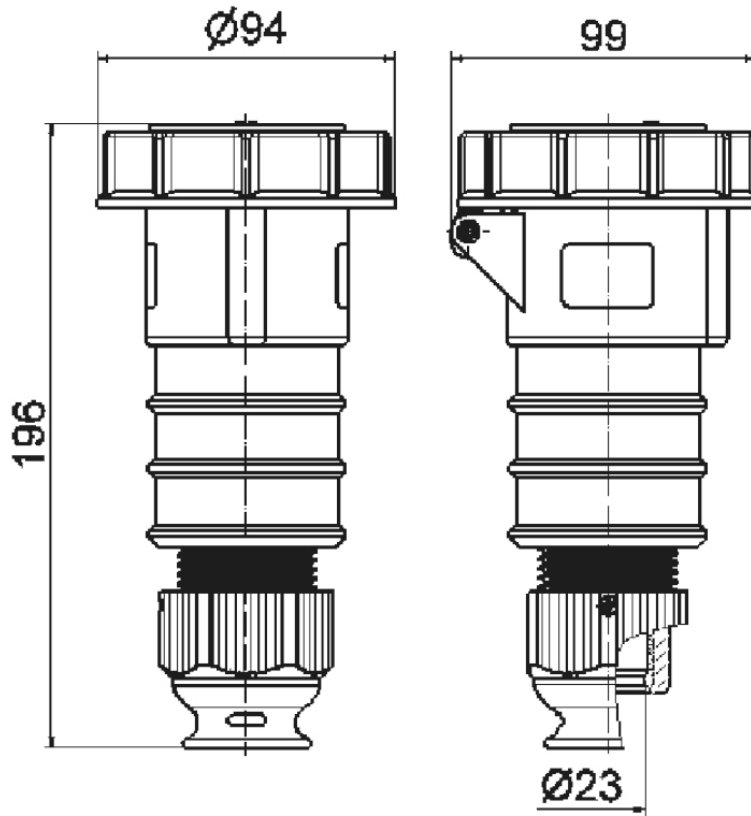

connector - for refeed containers, with cable gland

Product description	
BALS-Prd.-Nr	310426
EAN	4024941107105
Product category	QUICK-CONNECT TE connector
Current	32A
Number of poles	4p
Arrangement of phases	3P+PE
Position of earth contact	3 h
Voltage	380V~(50Hz) 440V~(60Hz)
Frequency	50/60Hz

Product description	
Protection degree	IP67
Colour code	red RAL 3000
Colour of appliance	Bayonet ring grey RAL 7035, Cable gland grey RAL 7035, Enclosure red RAL 3000, Hinged lid red RAL 3000
Connection design	screwless spring terminals with Kontex-Kontakt
Maximum conductor size	6,0 qmm
Cable entry	with cable gland
Height	198mm
Width	94mm
Depth	97mm
Material of enclosure	Polyamide
Contacts	The contact carrier is made of high temperature resistant material, the contacts are brass nickel plated

Logistics data	
Weight/pcs	0.329 kg / Piece
Packaging	Bag
Content amount	1 ST
EAN	4024941107105
Length	97 mm
Width	94 mm
Height	198 mm

Logistics data	
Weight	0.33 kg
Volume	1,805.364 ccm
Packaging	Carton
Content amount	10 ST
EAN	4024941962605
Length	325 mm
Width	217 mm
Height	210 mm
Weight	3.496 kg
Volume	13,588.4 ccm