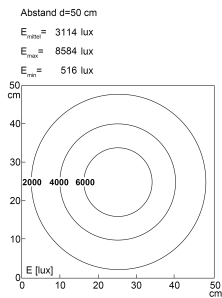

LED workplace light with adjustable arm

Product-Nr.	121012-12
EAN:	4260556623757
Model:	CENALED SPOT Gelenkarm
Order number:	121012-12
Model:	CENALED SPOT Gelenkarm
Type:	LED workplace light with adjustable arm
Illuminant:	High Power LED
Power consumption:	~9 W
Lamp luminous flux:	1120 lm
Lamp luminous efficiency:	134 lm/W
Light distribution:	direct
Light colour:	5000K 3-step MacAdam
Connected load:	100-305V AC \pm 10%, 50-60 Hz
Power supply:	inbuilt
Connection (connector):	connection cable with power plug
Degree of protection:	IP65 / Kopf IP67
Class of protection:	I
Beam angle (optics):	30°
Operating temperature:	-10 °C -> +50 °C (14 °F -> 122 °F)
Colour rendering (Ra):	>80
Lamps lifetime:	> 60.000 h (L80/B10)
Housing material:	aluminium (powder finished)
Cover material:	safety glass, shatterproof
Length articulated arms:	350 mm / 400 mm
base height:	88 mm (3,46")
Weight (net):	1400 g (~49 oz)
Gross weight:	2600 g (~92 oz)
Risk group (DIN EN 62471):	free group
Markings:	CE, UKCA
Dimmable:	yes, via push button at the light head, ON/OFF and dimming
Mounting accessories:	magnet holder plate optional
Made in:	Germany
Feature:	universal workplace light with high protection degree