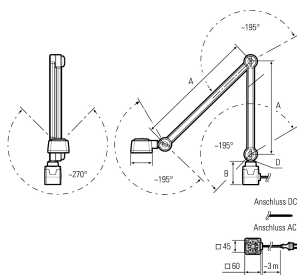

LED workplace light with adjustable arm

Product-Nr.	121012-12
EAN:	4260556623757
Model:	CENALED SPOT Gelenkarm
Order number:	121012-12
Model:	CENALED SPOT Gelenkarm
Type:	LED workplace light with adjustable arm
Illuminant:	High Power LED
Power consumption:	~9 W
Lamp luminous flux:	1120 lm
Lamp luminous efficiency:	134 lm/W
Light distribution:	direct
Light colour:	5000K 3-step MacAdam
Connected load:	100-305V AC \pm 10%, 50-60 Hz
Power supply:	inbuilt
Connection (connector):	connection cable with power plug
Degree of protection:	IP65 / Kopf IP67
Class of protection:	I
Beam angle (optics):	30°
Operating temperature:	-10 °C -> +50 °C (14 °F -> 122 °F)
Colour rendering (Ra):	>80
Lamps lifetime:	> 60.000 h (L80/B10)
Housing material:	aluminium (powder finished)
Cover material:	safety glass, shatterproof
Length articulated arms:	350 mm / 400 mm
base height:	88 mm (3,46")
Weight (net):	1400 g (~49 oz)
Gross weight:	2600 g (~92 oz)
Risk group (DIN EN 62471):	free group
Markings:	CE, UKCA
Dimmable:	yes, via push button at the light head, ON/OFF and dimming
Mounting accessories:	magnet holder plate optional
Made in:	Germany
Feature:	universal workplace light with high protection degree