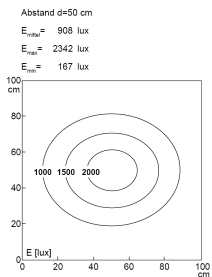

## LED adjustable arm light

<b>Product-Nr.</b>	120610-01
<b>EAN:</b>	4260556620251
<b>Model:</b>	UNILED II Gelenkarm
<b>Order number:</b>	120610-01
<b>Model:</b>	UNILED II Gelenkarm
<b>Type:</b>	LED adjustable arm light
<b>Illuminant:</b>	SMD LED
<b>Power consumption:</b>	~12 W
<b>Lamp luminous flux:</b>	1899 lm
<b>Lamp luminous efficiency:</b>	~155 lm/W
<b>Light distribution:</b>	direct
<b>Light colour:</b>	5600K 3-step MacAdam
<b>Connected load:</b>	24V DC ± 10%
<b>Power supply:</b>	included external PSU 100-240V AC
<b>Connection (connector):</b>	M12 A-coded
<b>Connected load PSU:</b>	110-240V AC
<b>Connection PSU:</b>	EURO plug to M12 connector
<b>Degree of protection:</b>	IP40
<b>Class of protection:</b>	III
<b>Glare control:</b>	opal white
<b>Beam angle (optics):</b>	100°
<b>Operating temperature:</b>	-10 °C -> +60 °C (14 °F -> 140 °F)
<b>Colour rendering (Ra):</b>	>85
<b>Lamps lifetime:</b>	> 100.000h (L80/B10)
<b>Housing material:</b>	aluminium / plastics
<b>Cover material:</b>	plastic soft
<b>Head width [A]:</b>	298 mm
<b>Length articulated arms:</b>	2x 400 mm
<b>Weight (net):</b>	1900 g (~67 oz)
<b>Gross weight:</b>	3550 g (~125 oz)
<b>Risk group (DIN EN 62471):</b>	free group
<b>Markings:</b>	CE, UKCA
<b>Dimmable:</b>	optional via accessories
<b>Mounting accessories:</b>	included table clamp
<b>Made in:</b>	Germany
<b>Feature:</b>	short luminaire head