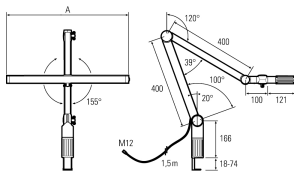

## LED adjustable arm light

<b>Product-Nr.</b>	120610-01
<b>EAN:</b>	4260556620251
<b>Model:</b>	UNILED II Gelenkarm
<b>Order number:</b>	120610-01
<b>Model:</b>	UNILED II Gelenkarm
<b>Type:</b>	LED adjustable arm light
<b>Illuminant:</b>	SMD LED
<b>Power consumption:</b>	~12 W
<b>Lamp luminous flux:</b>	1899 lm
<b>Lamp luminous efficiency:</b>	~155 lm/W
<b>Light distribution:</b>	direct
<b>Light colour:</b>	5600K 3-step MacAdam
<b>Connected load:</b>	24V DC ± 10%
<b>Power supply:</b>	included external PSU 100-240V AC
<b>Connection (connector):</b>	M12 A-coded
<b>Connected load PSU:</b>	110-240V AC
<b>Connection PSU:</b>	EURO plug to M12 connector
<b>Degree of protection:</b>	IP40
<b>Class of protection:</b>	III
<b>Glare control:</b>	opal white
<b>Beam angle (optics):</b>	100°
<b>Operating temperature:</b>	-10 °C -> +60 °C (14 °F -> 140 °F)
<b>Colour rendering (Ra):</b>	>85
<b>Lamps lifetime:</b>	> 100.000h (L80/B10)
<b>Housing material:</b>	aluminium / plastics
<b>Cover material:</b>	plastic soft
<b>Head width [A]:</b>	298 mm
<b>Length articulated arms:</b>	2x 400 mm
<b>Weight (net):</b>	1900 g (~67 oz)
<b>Gross weight:</b>	3550 g (~125 oz)
<b>Risk group (DIN EN 62471):</b>	free group
<b>Markings:</b>	CE, UKCA
<b>Dimmable:</b>	optional via accessories
<b>Mounting accessories:</b>	included table clamp
<b>Made in:</b>	Germany
<b>Feature:</b>	short luminaire head