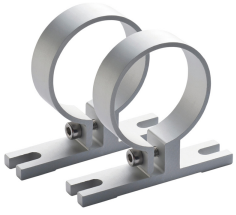

Angle

Product-Nr.	210200-06
EAN:	4260556622361
Model:	Leuchtenhalter TUBELED_40 II
Order number:	210200-06
Model:	Leuchtenhalter TUBELED_40 II
Type:	Angle
Amount:	1 pair
Material:	Material: Aluminum
Screws:	M4X12 DIN 7500 E Thread forming screw
Dimensions (mm):	60 mm x 68 mm x 14 mm (~2,36" x ~2,68" x ~0,55")
Weight (net):	50 g (~2 oz)
Gross weight:	100 g (~4 oz)
Made in:	Germany
Feature:	The incline of the lamp can be adjusted and secured