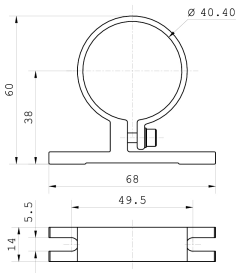

Angle

Product-Nr.	210200-06
EAN:	4260556622361
Model:	Leuchtenhalter TUBELED_40 II
Order number:	210200-06
Model:	Leuchtenhalter TUBELED_40 II
Type:	Angle
Amount:	1 pair
Material:	Material: Aluminum
Screws:	M4X12 DIN 7500 E Thread forming screw
Dimensions (mm):	60 mm x 68 mm x 14 mm (~2,36" x ~2,68" x ~0,55")
Weight (net):	50 g (~2 oz)
Gross weight:	100 g (~4 oz)
Made in:	Germany
Feature:	The incline of the lamp can be adjusted and secured