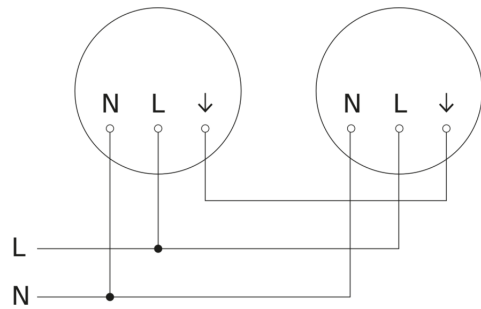

Sensor-switched LED indoor light - Professional Line

RS PRO P2 EM flat S

Emergency light - neutral white

EAN 4007841 069711

Article number 069711

RS PRO P2 EM flat S

Emergency light - neutral white
EAN 4007841 069711
Article number 069711

Master circuit diagram

Master/master interconnection circuit diagram

Master/slave interconnection circuit diagram