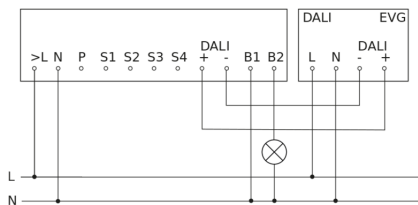

# IR Quattro HD 24m DALI plus

In-ceiling installation  
 EAN 4007841 035204  
 Article number 035204

Master circuit diagram

Master circuit diagram with electronic ballast OFF

Master circuit diagram with switched luminaire

Master/slave and master/master interconnection circuit diagram