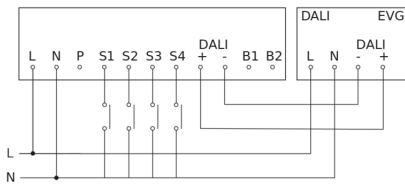

# IR Quattro HD 24m DALI plus

In-ceiling installation  
 EAN 4007841 035204  
 Article number 035204

Master circuit diagram

Master circuit diagram with electronic ballast OFF

Master circuit diagram with switched luminaire

Master/slave and master/master interconnection circuit diagram