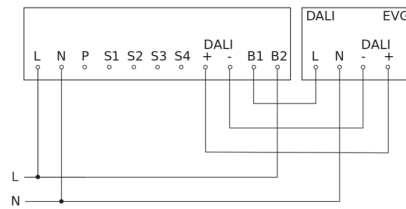

# IR Quattro HD 24m DALI plus

In-ceiling installation  
 EAN 4007841 035204  
 Article number 035204

Master circuit diagram

Master circuit diagram with electronic ballast OFF

Master circuit diagram with switched luminaire

Master/slave and master/master interconnection circuit diagram