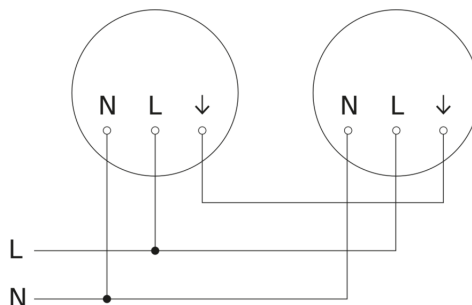

# RS PRO P2 S

Emergency light - neutral white  
EAN 4007841 058579  
Article number 058579

Master circuit diagram

Master/master interconnection circuit diagram

Master/slave interconnection circuit diagram