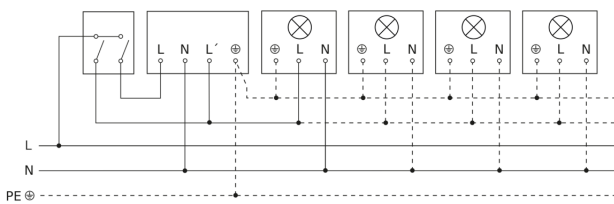

IS 2180-2

inox
EAN 4007841 603915
Article number 603915

Light without neutral conductor

Light with neutral conductor

Connection using two-circuit switch for manual and automatic operation

Connection of 4-fold push-button coupler to DALI2 APC