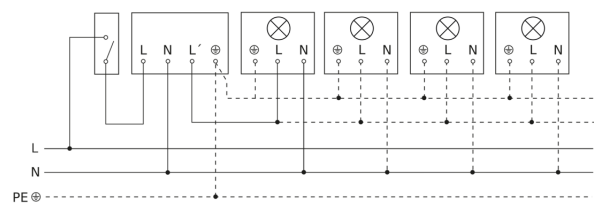

IS 2180-2

inox
EAN 4007841 603915
Article number 603915

Light without neutral conductor

Light with neutral conductor

Connection using two-circuit switch for manual and automatic operation

Connection of 4-fold push-button coupler to DALI2 APC