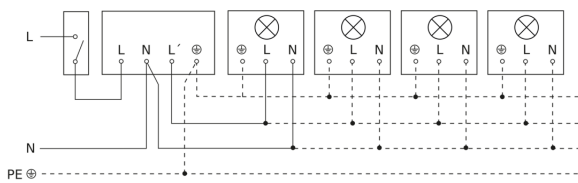

IS 2180-2

inox
EAN 4007841 603915
Article number 603915

Light without neutral conductor

Light with neutral conductor

Connection using two-circuit switch for manual and automatic operation

Connection of 4-fold push-button coupler to DALI2 APC