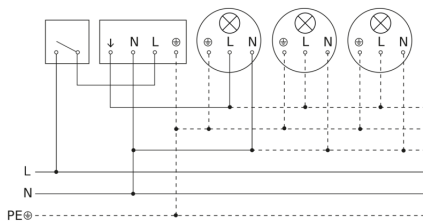

## Light without neutral conductor

## Connection using two-circuit switch for manual and automatic operation

## Connection of 4-fold push-button coupler to DALI2 APC