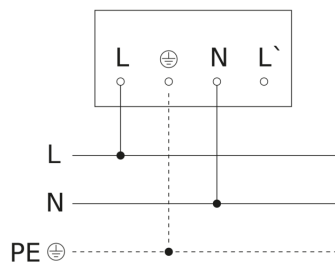

Sensor-switched LED floodlight - Professional Line

XLED PRO ONE Max S

with motion detector - white

EAN 4007841 086831

Article number 086831

Master circuit diagram

Master/slave interconnection circuit diagram