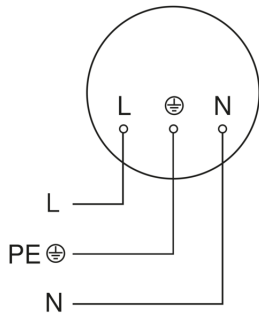

Sensor-switched LED outdoor light

GL 65 S

with motion detector
EAN 4007841 069476
Article number 069476

Circuit diagram

Circuit diagram