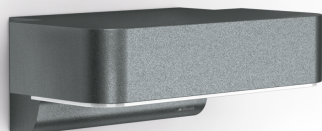

Sensor-switched LED outdoor light

L 800 SC

Anthracite

EAN 4007841 065690

Article number 065690

Circuit diagram Bluetooth