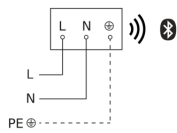

Sensor-switched LED outdoor light

L 40 SC

with motion detector & Bluetooth
EAN 4007841 085247
Article number 085247

Circuit diagram Bluetooth

Circuit diagram Bluetooth