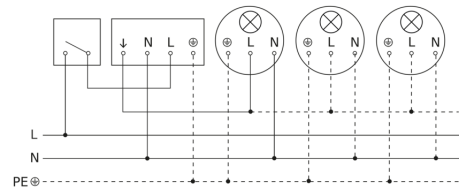

## Light without neutral conductor

## Connection using two-circuit switch for manual and automatic operation

## Connection of 4-fold push-button coupler to DALI2 APC