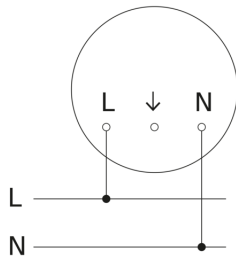

Sensor-switched outdoor light

DL Vario Quattro PRO S

warm white white
EAN 4007841 068202
Article number 068202

Master circuit diagram

Master/master interconnection circuit diagram