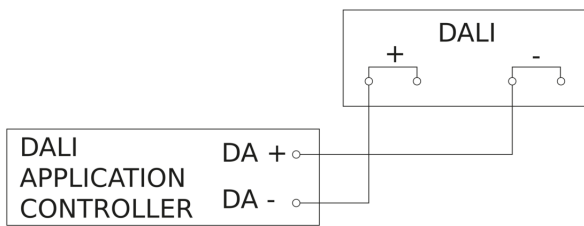

# PD IR 4360-24

DALI-2 Input Device - concealed white  
EAN 4007841 085827  
Article number 085827

## Circuit diagram