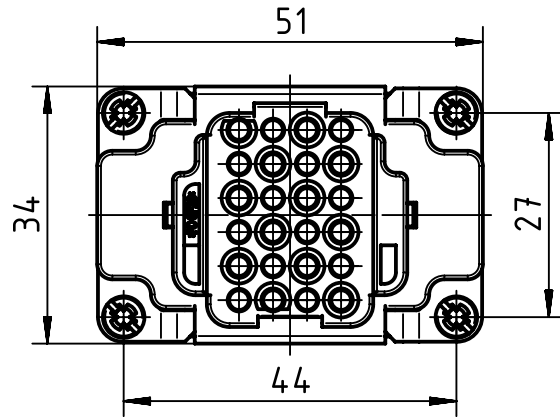

1 2 3 4 5 6

A

B

C

D

	All Dimensions in mm Original Size DIN A4		Scale 1:1	Free size tol.		Ref.	
			Created by FINKEV	Inspected by SCHMIDTM	Standardisation TIEMANNA	Date 2013-05-17	State Final Release
All rights reserved Department EL PD - DE		Title Han 24dd-HMC-F-c				Doc-Key / ECM-Nr. 100530974/UGD/003/A 500000062216	
HARTING Electric GmbH & Co. KG D-32339 Espelkamp		Type TB	Number 09 16 224 3101			Rev. A	Page 1/1