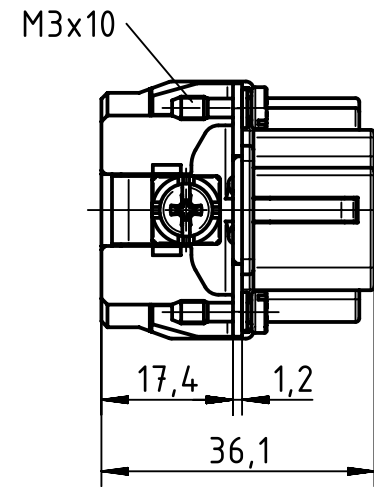

1 2 3 4 5 6

A

B

C

D

	All Dimensions in mm Original Size DIN A4		Scale 1:1	Free size tol.		Ref.	
			Created by FINKEV	Inspected by SCHMIDTM	Standardisation TIEMANNA	Date 2013-05-17	State Final Release
All rights reserved Department EL PD - DE		Title Han 24dd-HMC-F-c				Doc-Key / ECM-Nr. 100530974/UGD/003/A 500000062216	
HARTING Electric GmbH & Co. KG D-32339 Espelkamp		Type TB	Number 09 16 224 3101			Rev. A	Page 1/1