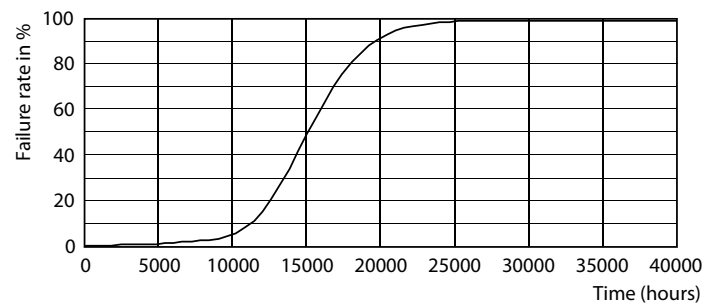

Life Expectancy Diagram