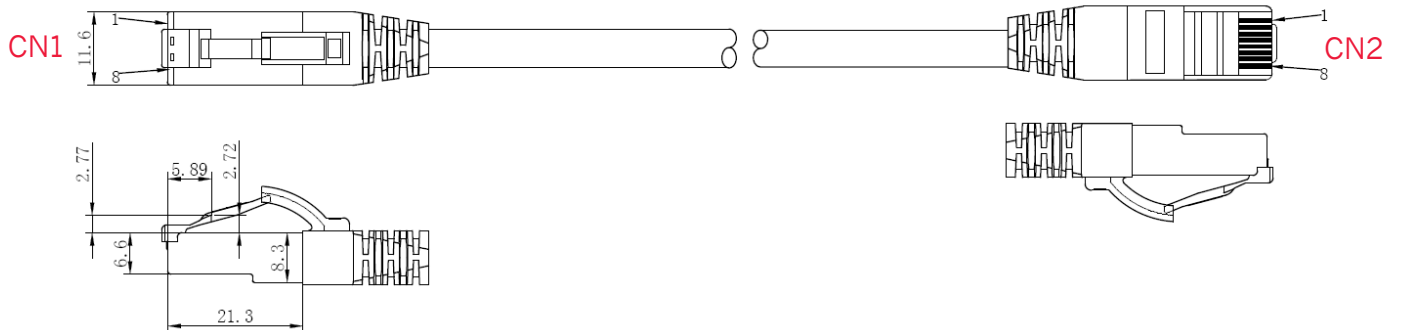

Cat.6A patch cable 2xRJ45 S/FTP AWG 27/7 BC LSZH 10Gbit

available variants

Length	Colour
0,25 m	
0,5 m	
1,0 m	
1,5 m	
2,0 m	
3,0 m	
5,0 m	
7,5 m	
10,0 m	
15,0 m	
20,0 m	
25,0 m	
30,0 m