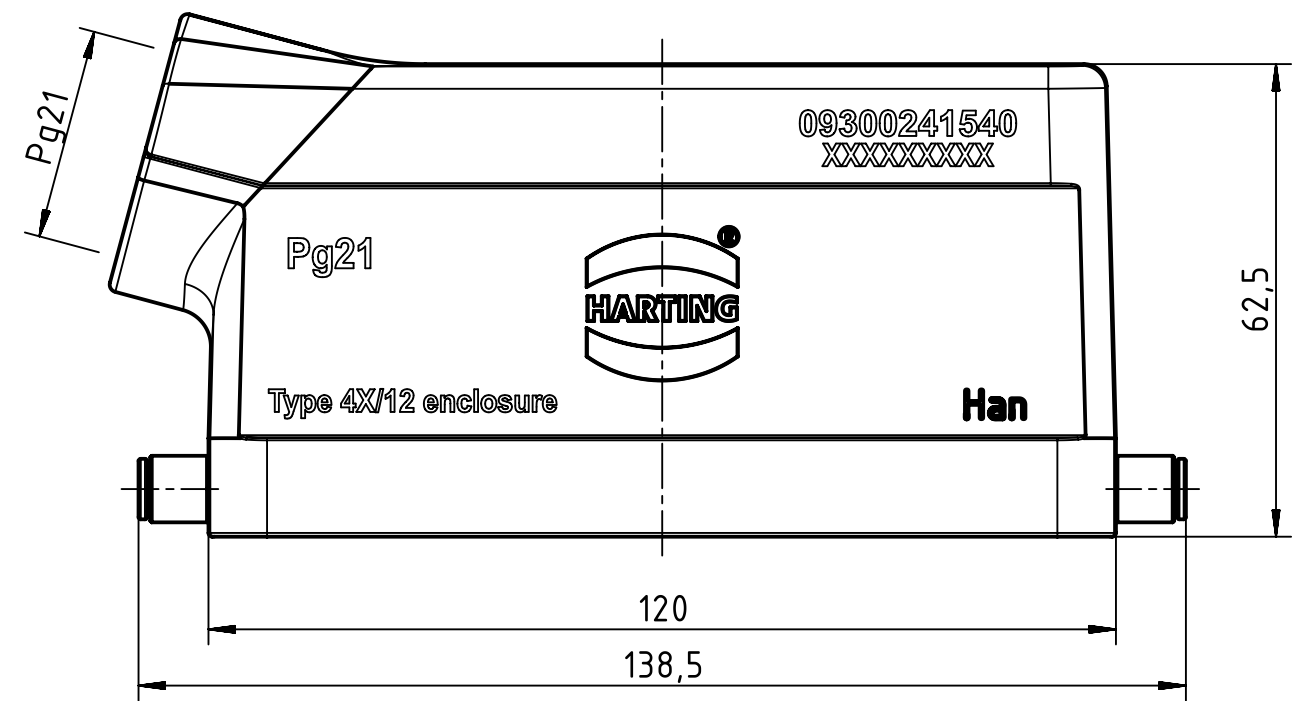

1 2 3 4 5 6

A

B

C

D

	All Dimensions in mm Original Size DIN A4		Scale 1:1	Free size tol.		Ref.	
						Sub.	
	All rights reserved		Created by RULLKOETTER	Inspected by BERGHORN	Standardisation TIEMANNA	Date 2017-03-21	State Final Release
	Department EL PD - DE		Title Han B Hood Side Entry LC 2 Reels PG 21			Doc-Key / ECM-Nr. 100201086/UGD/004/A 500000116771	
HARTING Electric GmbH & Co. KG D-32339 Espelkamp			Type TB	Number 09 30 024 1540		Rev. A	Page 1/1