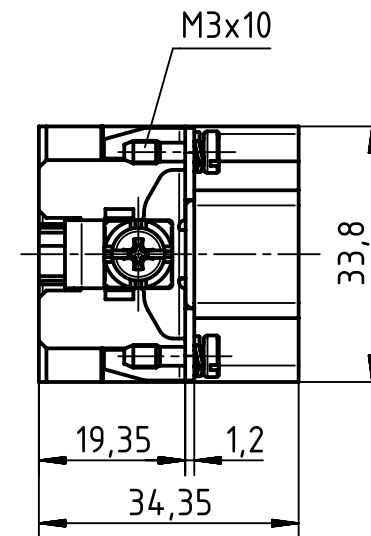

panel cut out (1:2)

	All rights reserved Department EL PD - DE	All Dimensions in mm Original Size DIN A4			Scale 1:1	Free size tol.	Ref. Sub. TB 09 32 040 3001 v. 02.04.09
		HARTING Electric GmbH & Co. KG D-32339 Espelkamp	Created by HOLLERT	Inspected by BERGHORN	Standardisation SCHMIDTM	Date 2016-04-20	State Final Release
		Title Han 40 EEE-M-C				Rev. C	
		Type TB	Number 09 32 040 3001			Page 1/1	