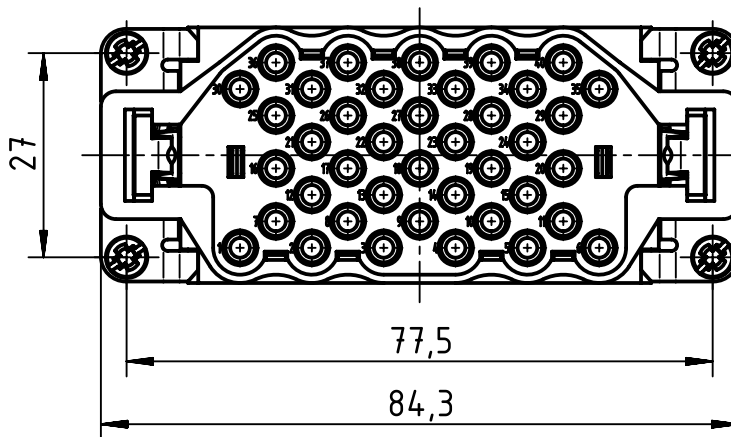

panel cut out (1:2)

	All rights reserved Department EL PD - DE	All Dimensions in mm Original Size DIN A4			Scale 1:1	Free size tol.	Ref. Sub. TB 09 32 040 3001 v. 02.04.09
		HARTING Electric GmbH & Co. KG D-32339 Espelkamp	Created by HOLLERT	Inspected by BERGHORN	Standardisation SCHMIDTM	Date 2016-04-20	State Final Release
		Title Han 40 EEE-M-C				Rev. C	
		Type TB	Number 09 32 040 3001			Page 1/1	