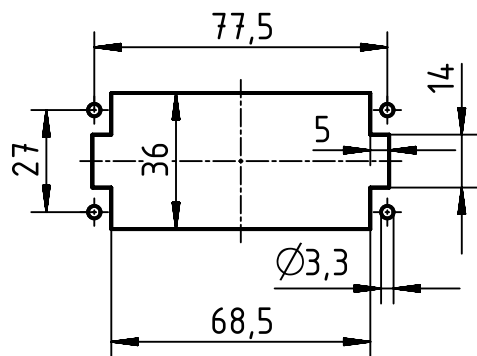

panel cut out (1:2)

	All rights reserved Department EL PD - DE	All Dimensions in mm Original Size DIN A4			Scale 1:1	Free size tol.	Ref. Sub. TB 09 32 040 3001 v. 02.04.09
		HARTING Electric GmbH & Co. KG D-32339 Espelkamp	Created by HOLLERT	Inspected by BERGHORN	Standardisation SCHMIDTM	Date 2016-04-20	State Final Release
		Title Han 40 EEE-M-C				Rev. C	
		Type TB	Number 09 32 040 3001			Page 1/1	