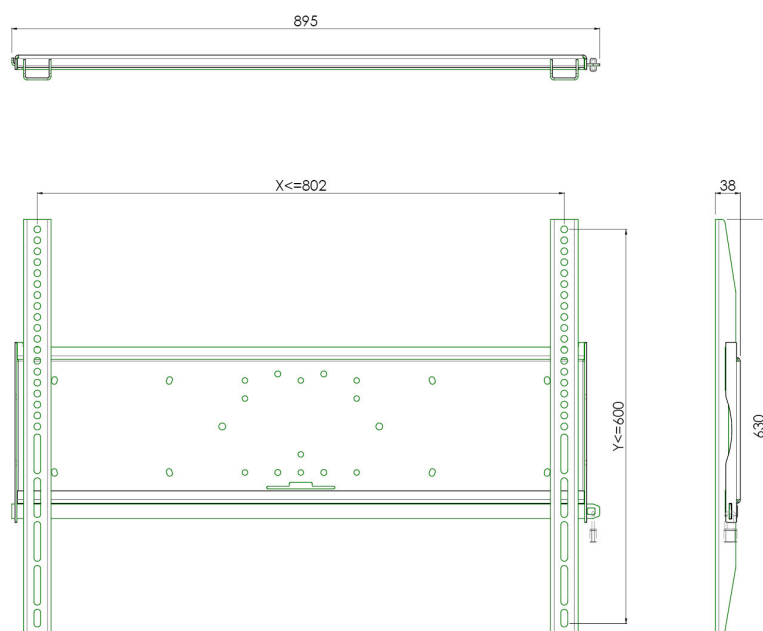

### **052.2010** Universal wall mount: max. 805 x 600mm (LxW), 125 kg

All universal wall mounts are VESA compatible. Besides wall mounting, all our wall mounts can be used for ceiling mounting in combination with a tube set, and directly fastened to the stands thanks to its 170 x 140 mm mounting pattern. The mounts include fastening material, to secure the mount to the display. Furthermore they include a safety bar or fixation, offering you protection from theft; a padlock is to be added separately.

### Features

**Weight:** 9.00 kg

**Colour:** Black

**Maximum load:** 125 kg

**Screen position:** Landscape

**Type bracket/interface:** Universal

**Range bracket/interface:** Max. 802 x 600 mm

**Mounting system:** 170 x 140 mm

COMPATIBLE WITH:  
VESA 75x75  
VESA 100x100  
VESA 200x100  
VESA 200x200  
VESA 300x200  
VESA 300x300  
VESA 400x200  
VESA 400x300  
VESA 400x400  
VESA 600x400  
VESA 600x600  
VESA 800x400  
VESA 800x600