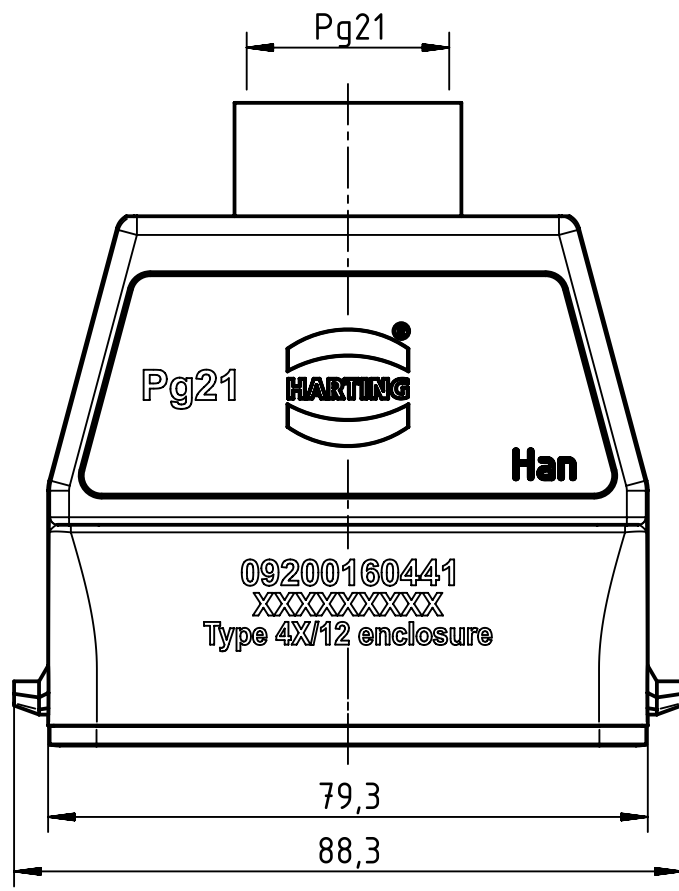

1 2 3 4 5 6

A
B
C
D

	All Dimensions in mm Original Size DIN A4		Scale 1:1		Free size tol.		Ref.	
							Sub.	
	All rights reserved		Created by HELLMANN	Inspected by BERGHORN	Standardisation RUETERA	Date 2017-11-20	State Final Release	
	Department EL PD - DE		Title Han A Hood Top Entry HC 2 Pegs PG 21				Doc-Key / ECM-Nr. 100189480/UGD/006/C 500000126015	
HARTING Electric GmbH & Co. KG D-32339 Espelkamp			Type TB	Number 09 20 016 0441			Rev. C	Page 1/1