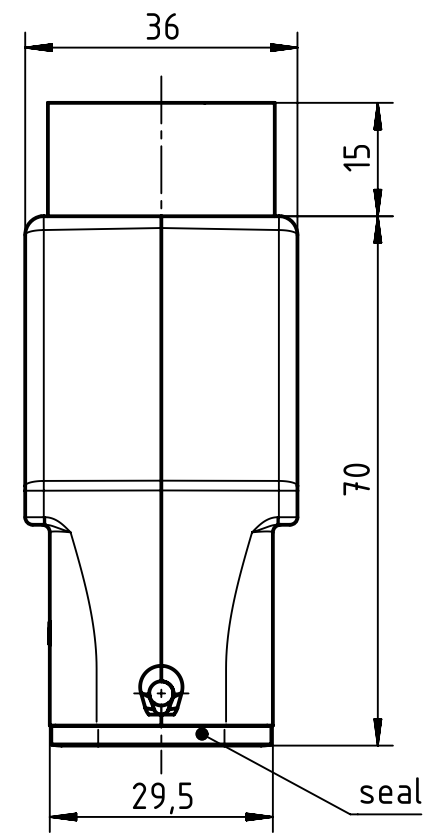

1 2 3 4 5 6

A
B
C
D

	All Dimensions in mm Original Size DIN A4		Scale 1:1		Free size tol.		Ref.	
							Sub.	
	All rights reserved		Created by HELLMANN	Inspected by BERGHORN	Standardisation RUETERA	Date 2017-11-20	State Final Release	
	Department EL PD - DE		Title Han A Hood Top Entry HC 2 Pegs PG 21				Doc-Key / ECM-Nr. 100189480/UGD/006/C 500000126015	
HARTING Electric GmbH & Co. KG D-32339 Espelkamp			Type TB	Number 09 20 016 0441			Rev. C	Page 1/1