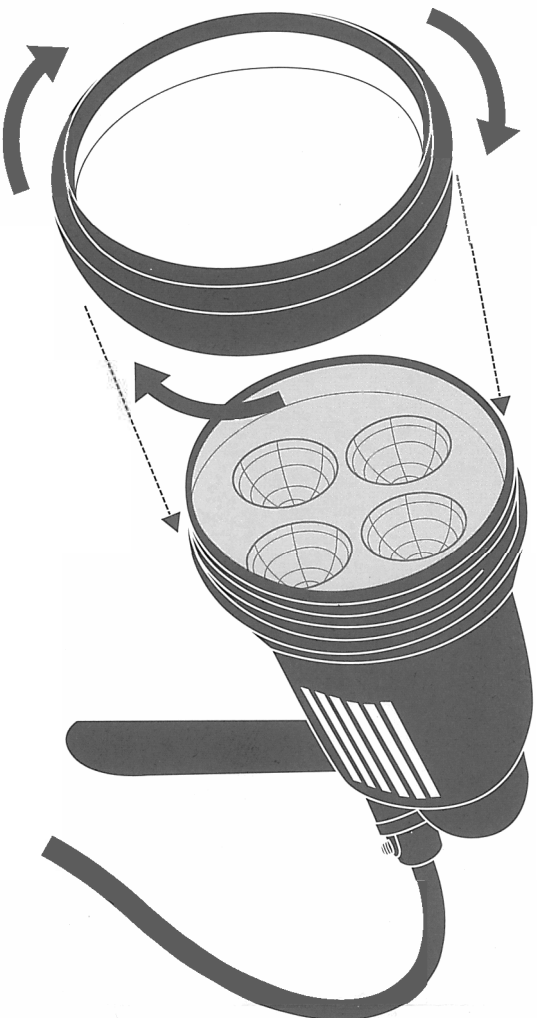

LED Spot set 7640-000 accessories

1.

2.

3A.

3B.