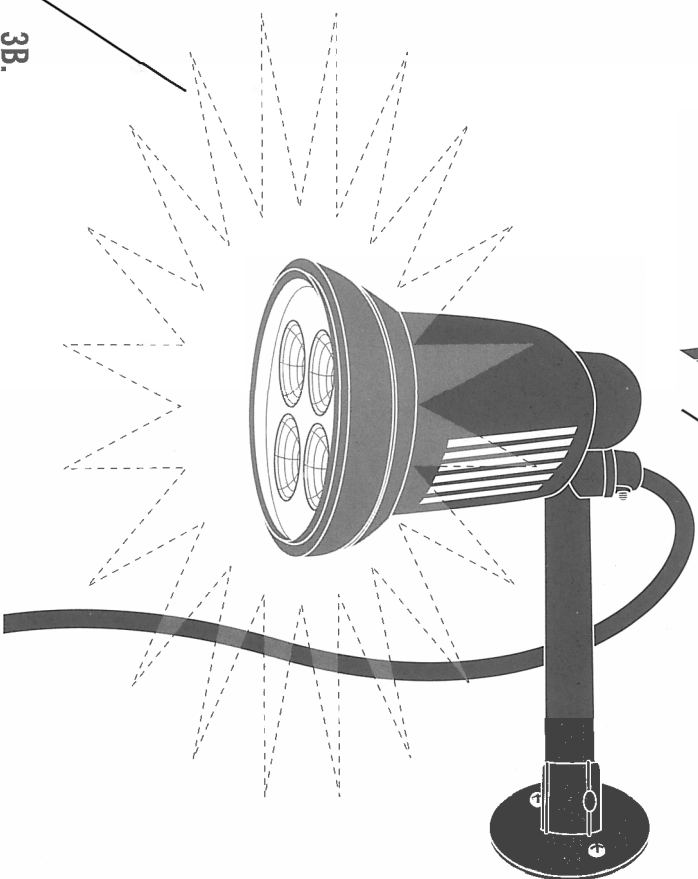

LED Spot set 7640-000 accessories

1.

2.

3A.

3B.