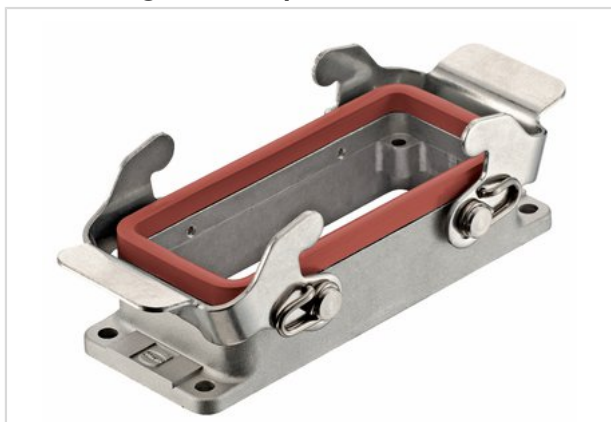

## Han High Temp 16B Base Panel 2 levers

Part number	09 62 816 0391
Specification	Han High Temp 16B Base Panel 2 levers
HARTING eCatalogue	<a href="https://b2b.harting.com/09628160391">https://b2b.harting.com/09628160391</a>

### Identification

Category	Hoods/Housings
Series of hoods/housings	Han® High Temp
Type of hood/housing	Bulkhead mounted housings
Type	Low construction

### Version

Locking type	Double locking lever
Size	16 B