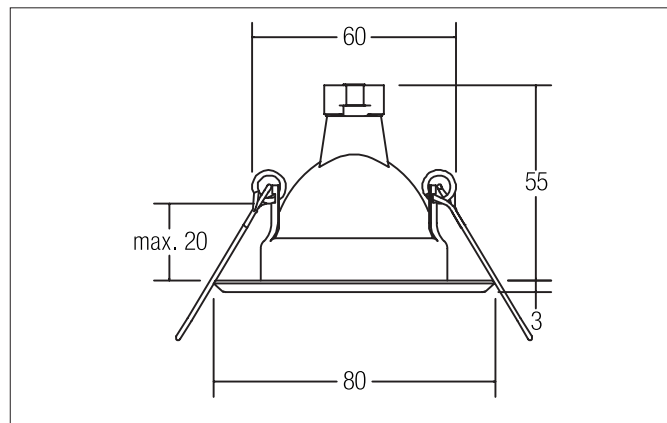

ILARIO Recessed downlight, GX5,3

Article no. 2017.02

Light.
For Generations.**Tender**

Recessed downlight, GX5,3, glossy chrome, Round. In a compact design, for installation in tool-less rapid assembly systems. Lamp holder: GX5.3, Mounting method: Recessed mounting, Place of installation: Ceiling-mounted, Material: Steel, Degree of protection: according to DIN EN 60529 IP20, Protection class: (EN 61140) III, Voltage: 12V, Power: 50 W, Amount of light sources / fittings: 1 Qty, Adjustability: Not adjustable, without control gear, Dimmable: Depending on type of control gear, Control: Depending on driver.

Product Benefits

- Round recessed downlight made of steel.
- For LED retrofit lamp GX5.3.
- Easy and tool-free installation.
- Dimmable when using appropriate accessories.
- Diameter 80 mm, ceiling cutout 60 mm, installation depth 55 mm, ceiling thickness max. 20 mm.
- Available in chrome, chrome matt and white color finishes.

ILARIO Recessed downlight, GX5,3

Article no. 2017.02

Light.
For Generations.

| Article data | |
|--------------------|---------------------------|
| Article no. | 2017.02 |
| GTIN | 4250047706717 |
| Series name | ILARIO |
| Short description | Recessed downlight, GX5,3 |
| Material | Steel |
| Colour | Chrome |
| Type of surface | Glossy |
| Shape | Round |
| Outer diameter | 80 mm |
| Built-in diameter | 60 mm |
| Installation depth | 55 mm |
| Hight | 3 mm |
| Weight | 0.047 kg |
| stamp | UKCA |

| Packing data | |
|-------------------------|---|
| Gross weight | 0.062 kg |
| Length of packaging | 85 mm |
| Packaging width | 43 mm |
| Packaging hight | 84 mm |
| Disposal at end of life | This product must not be disposed of with household waste. You are obliged, to dispose of such electrical waste separately. By disposing of electrical waste and other old or defective electronics separately, you support recycling or other forms of re-use. In that way you help to take care and to avoid that harmful substances get into the environment. |