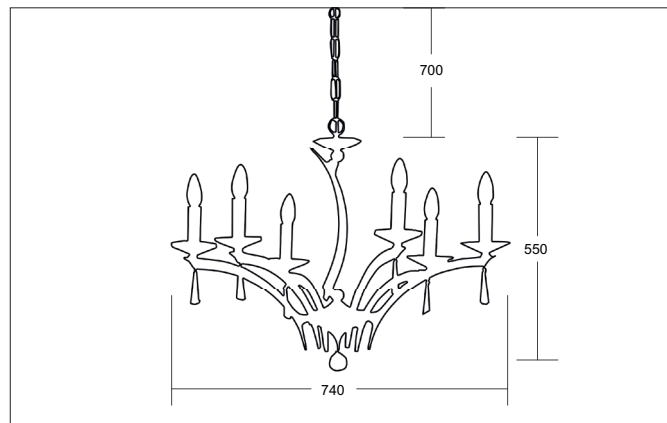

STELLA Pendant light, shiny gold, with crystals

Article no. 850596

Light.
For Generations.**Tender**

Pendant light, shiny gold, with crystals, shiny gold, Other. Surface mounting, Ceiling-mounted Surface-mounted pendant light, with crystals. Lamp holder: E14, Mounting method: Surface mounting, Place of installation: Ceiling-mounted, Material: Cast Brass / Crystal, Degree of protection: according to DIN EN 60529 IP20, Protection class: (EN 61140) I, Voltage: 230V AC 50Hz, Power: 40 W, Amount of light sources / fittings: 6 Qty, without control gear, Control: Other.

Article data	
Article no.	850596
GTIN	4250047736202
Series name	STELLA
Short description	Pendant light, shiny gold, with crystals
Material	Other
Colour	Gold
Type of surface	Glossy
Shape	Other
Outer diameter	740 mm
Height	550 mm
Scope of delivery	incl. 700 mm chain and canopy
Weight	7.800 kg
Conformance	CE, UKCA

STELLA Pendant light, shiny gold, with crystals

Article no. 850596

Light.
For Generations.

Operating technology of the luminaire	
Voltage type	AC
AC nominal voltage max	230 V
Frequency max	50 Hz
Lamp	Incandescent lamp
Lamp holder	E14
Protection class	I
Degree of protection	IP20
Control	Other
Bulb change possible	Yes

Mounting technology	
Mounting method	Surface mounting
Place of installation	Ceiling-mounted
Adjustability	Not adjustable
Pendulum length min.	100 mm
Pendulum length max.	700 mm
Material cover	Without cover