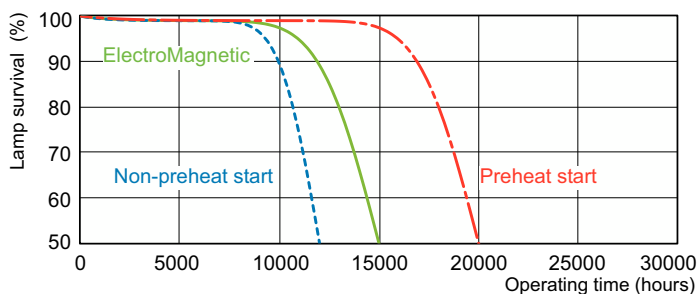

Photometrische Daten

Spectral Power Distribution Colour - MASTER TL-D Super 80 1m 36W/840 SLV/25

Lebensdauer

Life expectancy diagram - 3 hour cycle

Life expectancy diagram - 12 hour cycle

MASTER TL-D Super 80