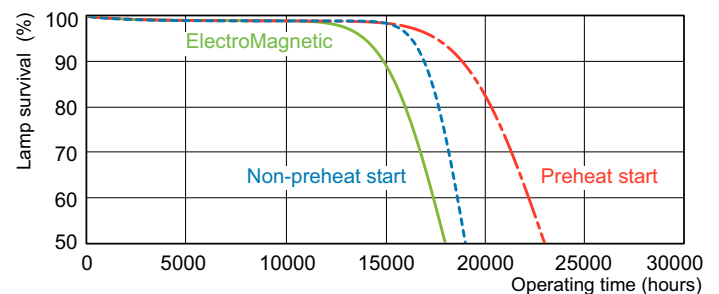

Photometrische Daten

Spectral Power Distribution Colour - MASTER TL-D Super 80 1m 36W/840 SLV/25

Lebensdauer

Life expectancy diagram - 3 hour cycle

Life expectancy diagram - 12 hour cycle

MASTER TL-D Super 80