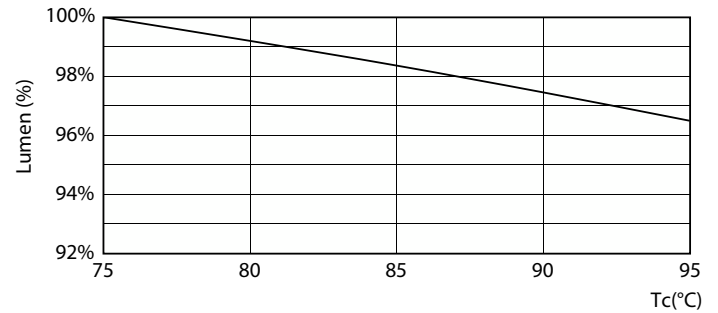

General uniform lighting - MAS LEDtube HF 1500mm UO 36W 830 T5

Light Distribution Diagram - MAS LEDtube HF 1500mm UO 36W 830 T5

Lebensdauer

LEDtube 60K 7595 FailureRate-LED

Lumen Maintenance Diagram - MAS LEDtube HF 1500mm UO 36W 830 T5