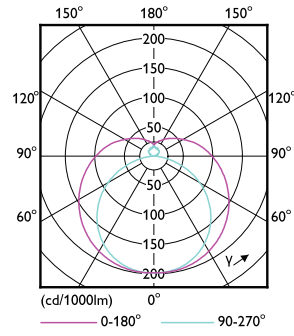

Light Distribution Diagram - MAS LEDtube HF 1500mm UO 36W 830 T5