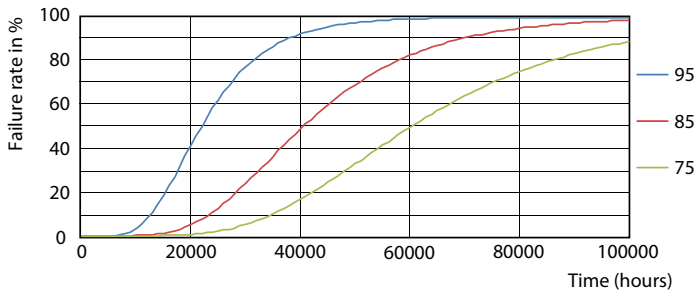

Lebensdauer

LEDtube 60K 7595 FailureRate-LED