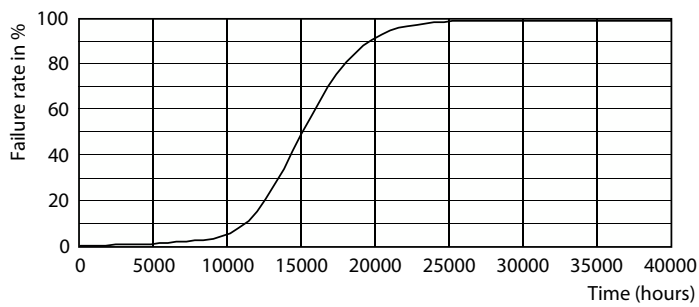

Lebensdauer

Life Expectancy Diagram